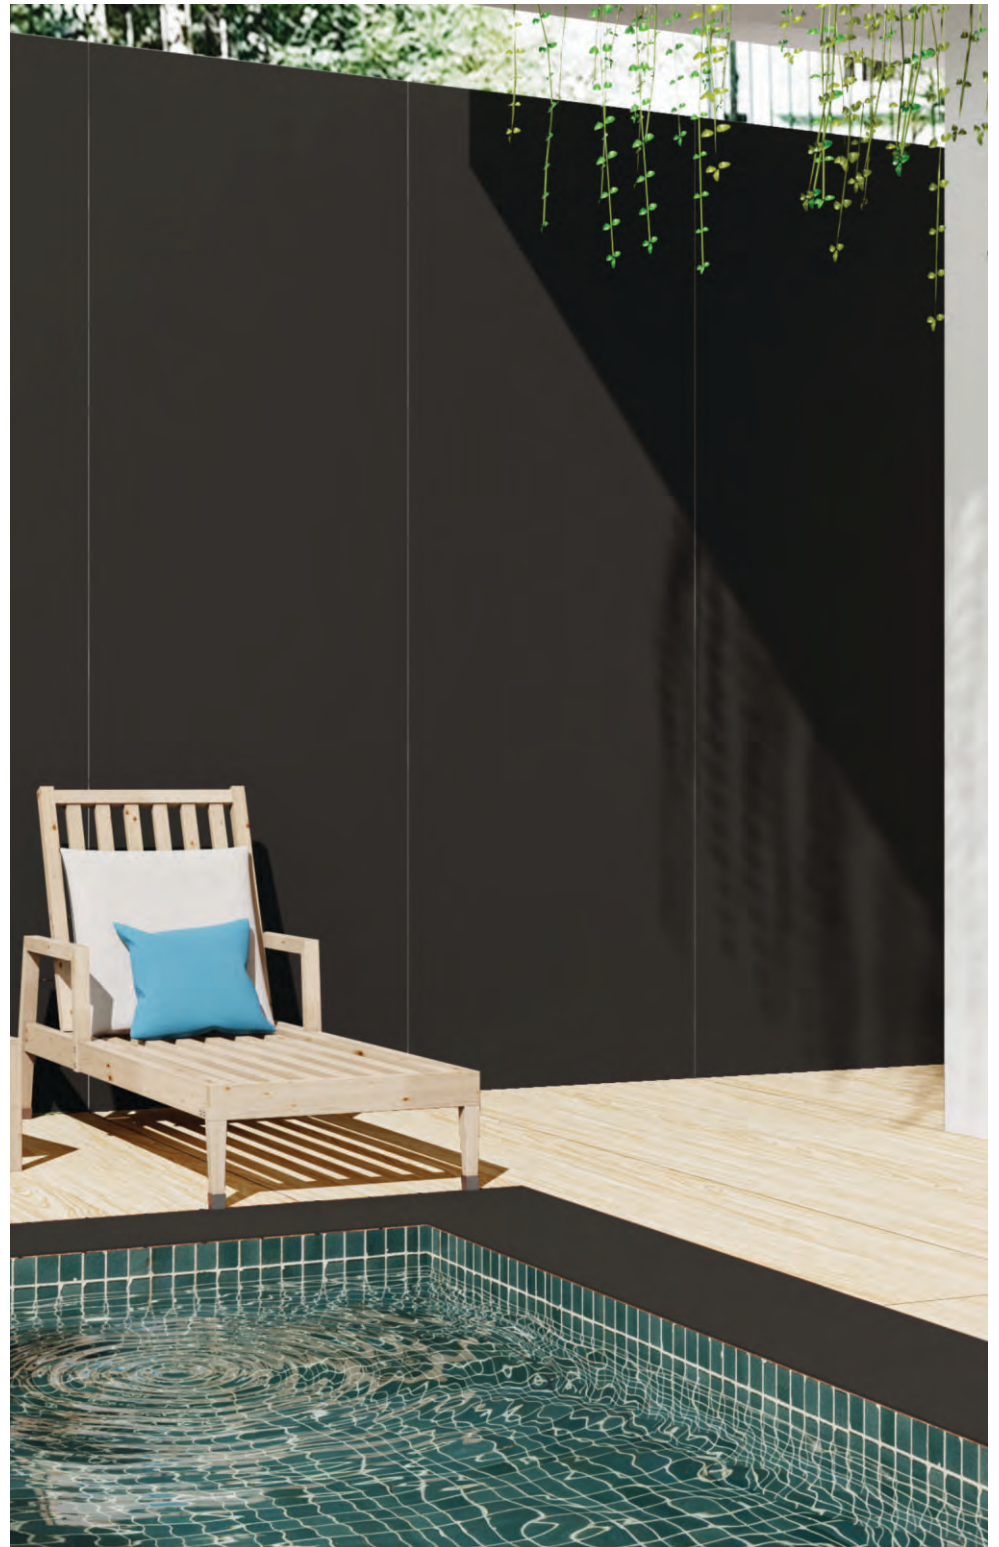

Pure White

Scan here to see 360° view

Graphite Black

Scan here to see 360° view

The 800x2400mm format is ideal for covering Kitchen Tops, Door & Window Frames, Staircase surfaces and wall cladding with highlighting decorative details that capture attention. This new dimension offers the opportunity to play with perspectives and visual continuity, generating a sensation of spaciousness and balance in the environments.