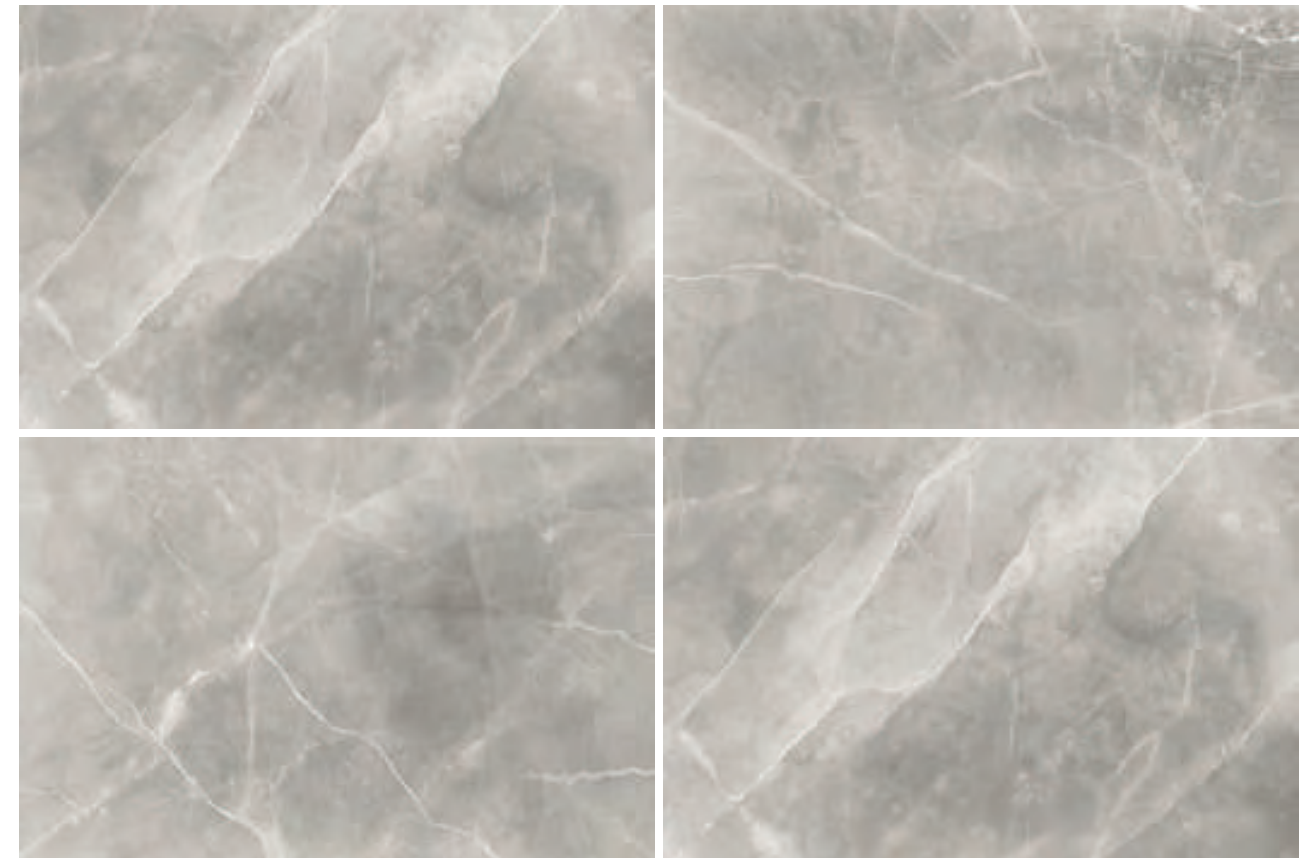

ARMANI NATURAL

high gloss *italian*
SURFACE

Thickness
15MM

Format
1200x1800 MM

Random
03

Also Available in 9mm

Grey
Body Color

Size
1200x1800MM

Random
Pattern

V3
Variation

www.grupponueva.com