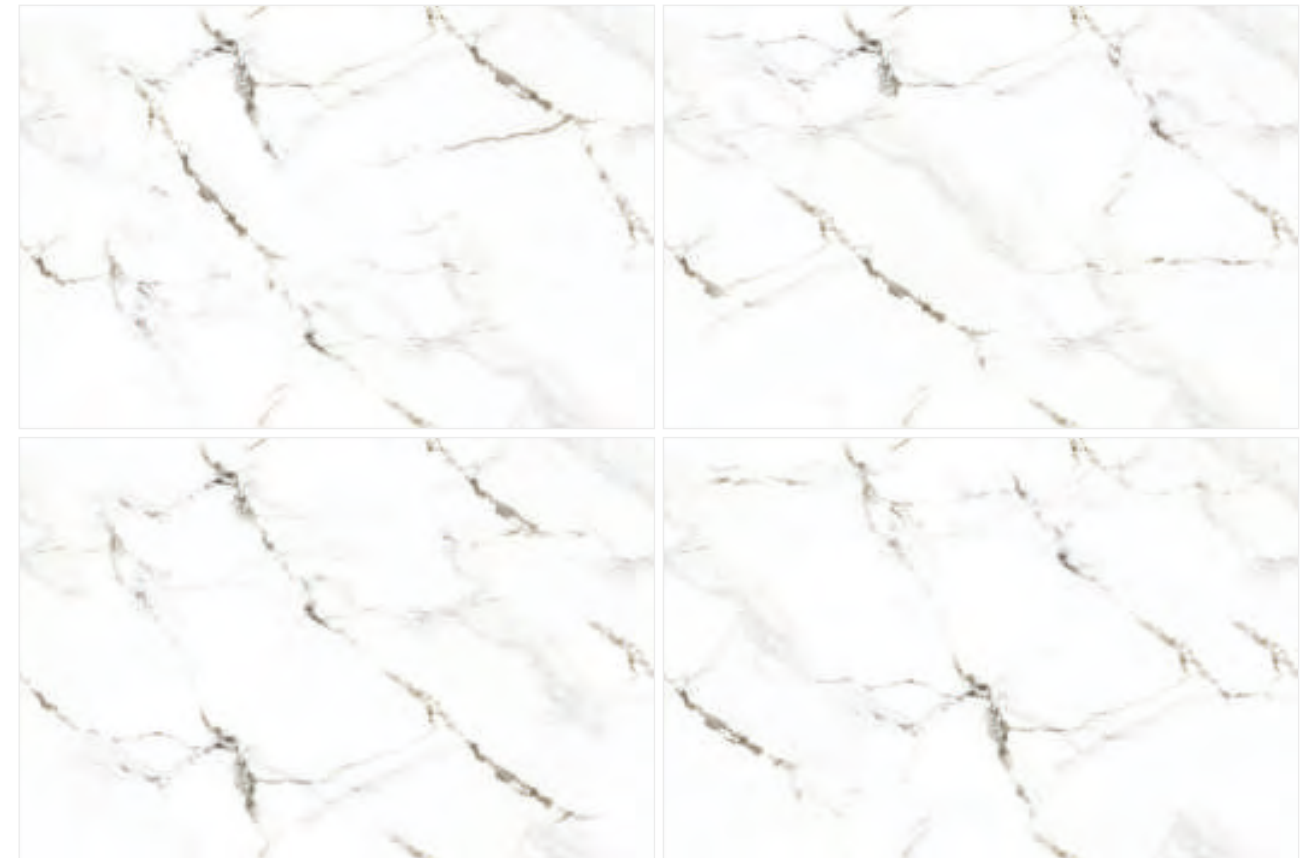

MARBLE WHITE

gloss.
surface

Thickness
15MM

Format
1200x1800 MM

Random
04

White
Body Color

Size
1200x1800MM

Random
Pattern

V2
Variation

www.grupponueva.com