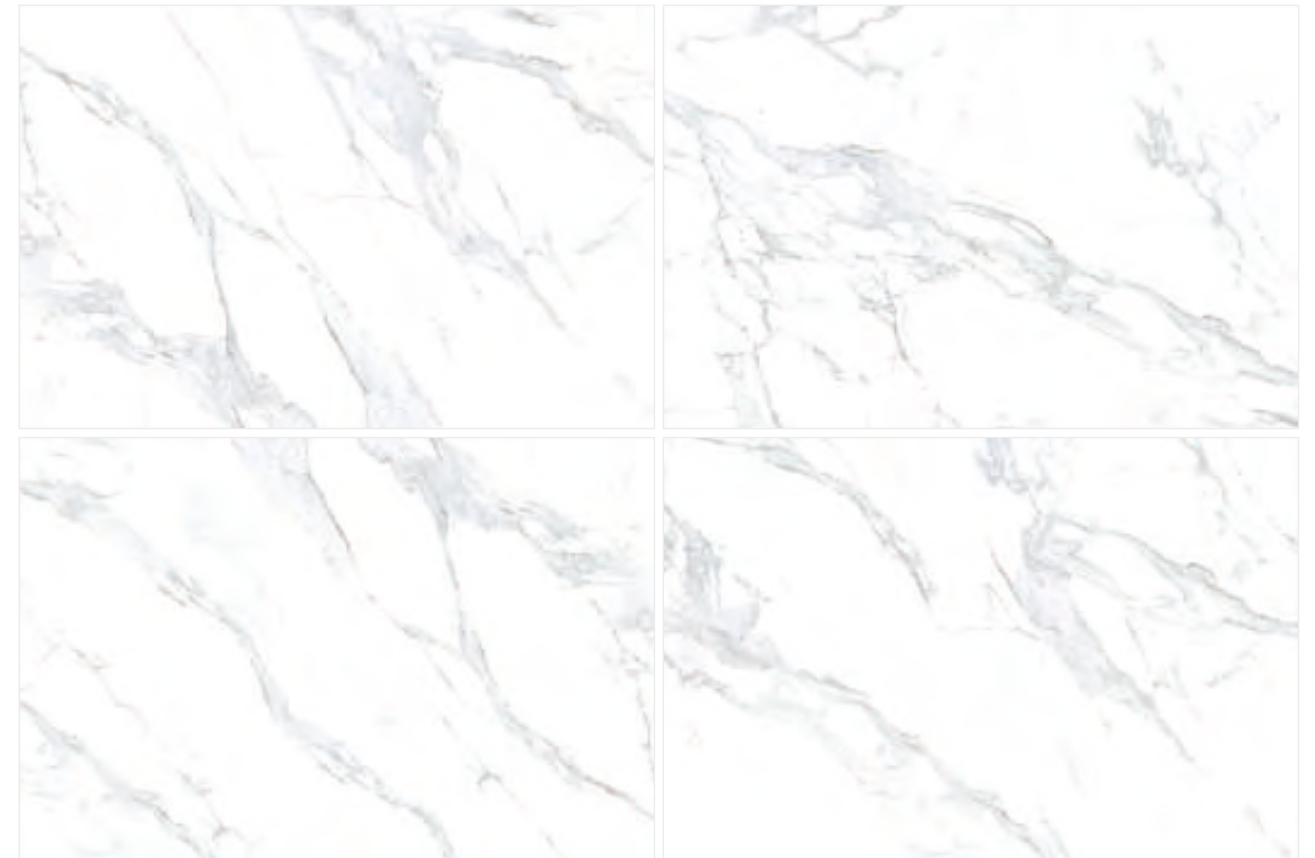

STATUARIO JORDAN

gloss.
surface

Thickness
15MM

Format
1200x1800 MM

Random
04

White
Body Color

Size
1200x1800MM

Random
Pattern

V3
Variation

www.grupponueva.com