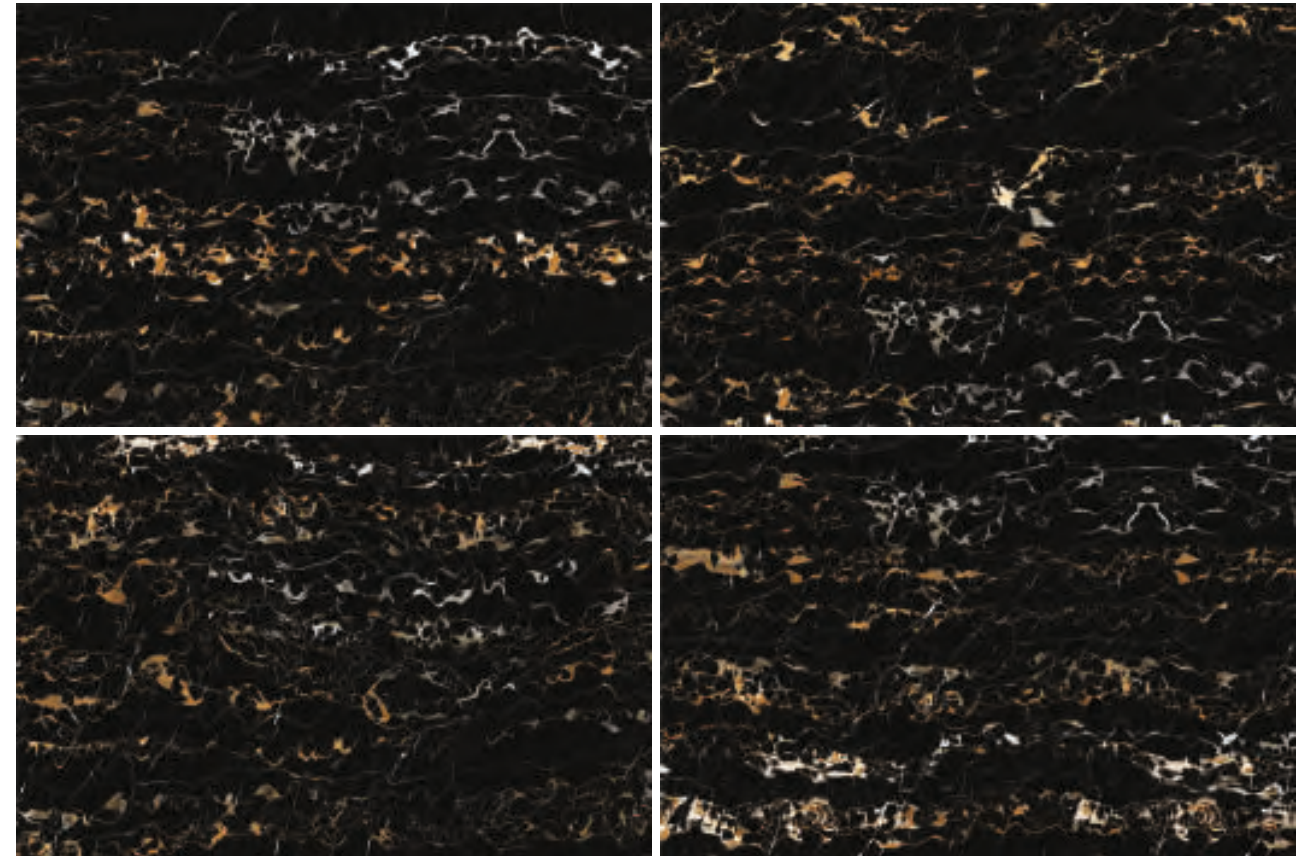

GOLDEN PORTORO

high gloss

Thickness
15MM

Format
1200x1800 MM

Random
04

Black
Body Color

Size
1200x1800MM

Random
Pattern

V2
Variation