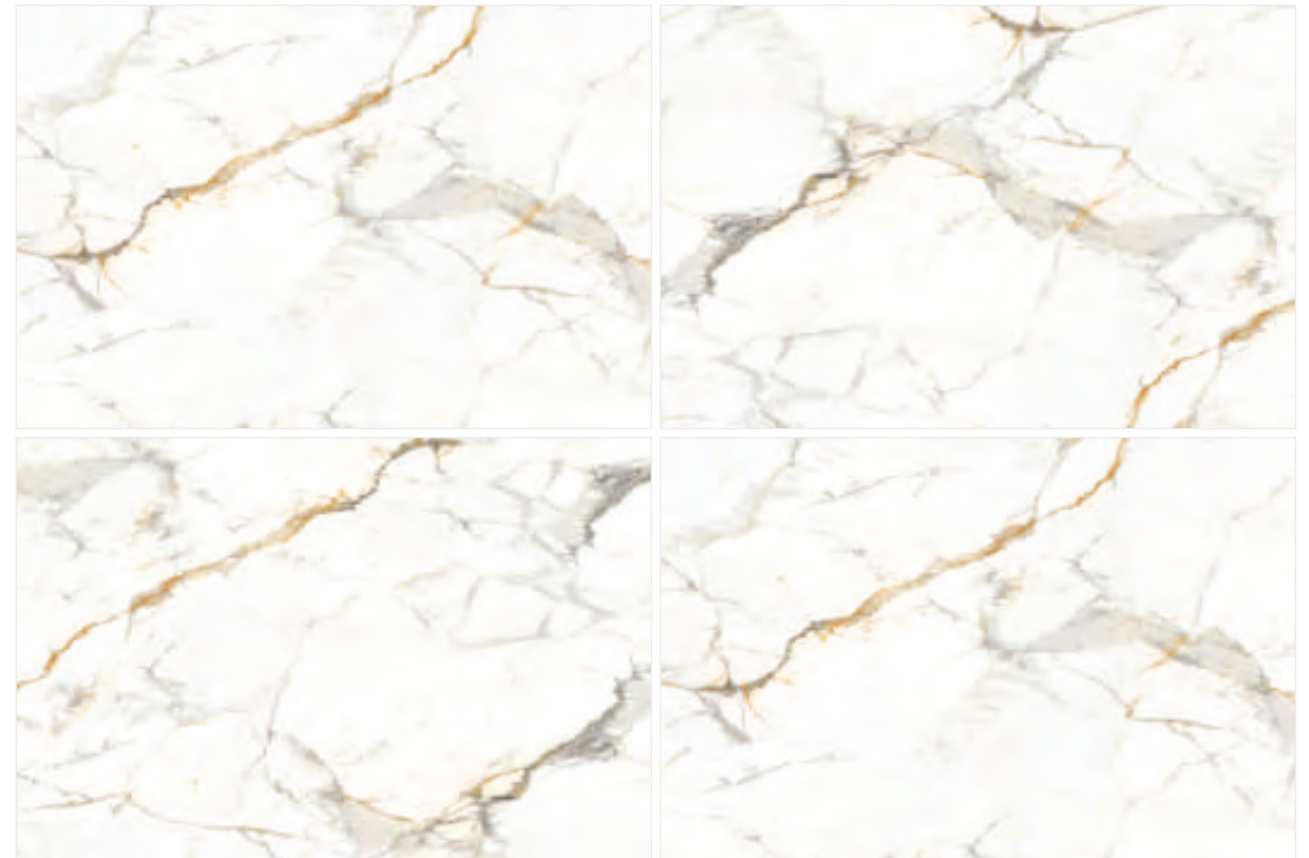

ASACIA WHITE

gloss.
surface

sparkle
surface

Thickness
15MM

Format
1200x1800 MM

Random
03

Also Available in 9mm

White
Body Color

Size
1200x1800MM

Random
Pattern

V2
Variation

www.grupponueva.com