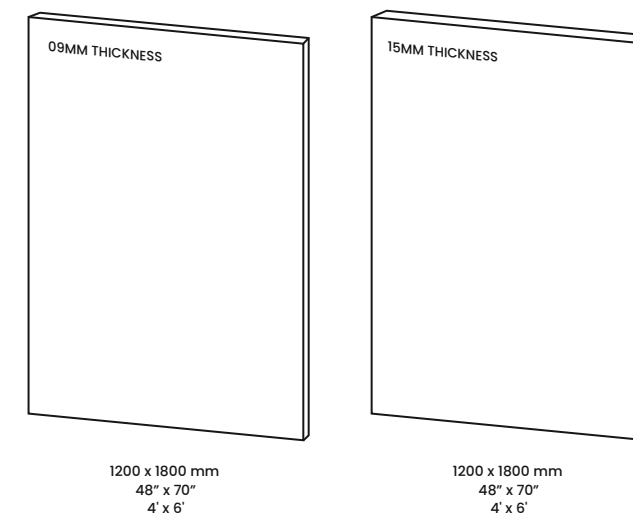

Cut-to-size formats also available for projects.
Dimensions in inches are Nominal inches.

- Recommended thicknesses

Cut to size formats also available for projects.
Dimensions in inches are Nominal inches.