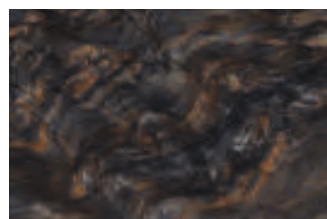

# BLACK BODY (15MM)

A Wide Range Of Black Marbles & Stones In Black Body For The Aesthetic Floors & Walls.

Pietra Black

Rocker Black

Rolex Grey

Black Gold

Blue Azul

Fossil Dark