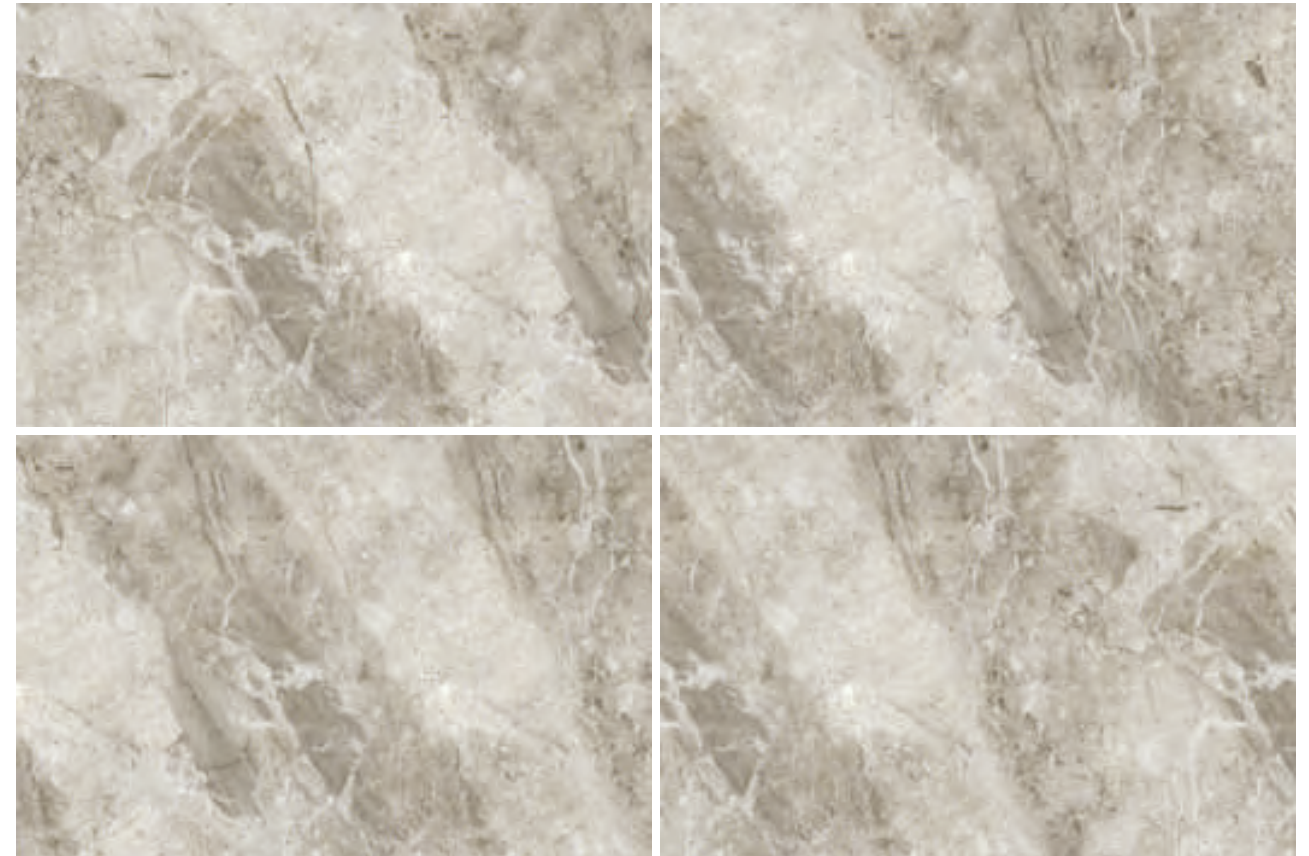

PRISTINA DOVE

high gloss italian
SURFACE

Thickness
15MM

Format
1200x1800 MM

Random
04

Grey
Body Color

Size
1200x1800MM

Random
Pattern

V4
Variation