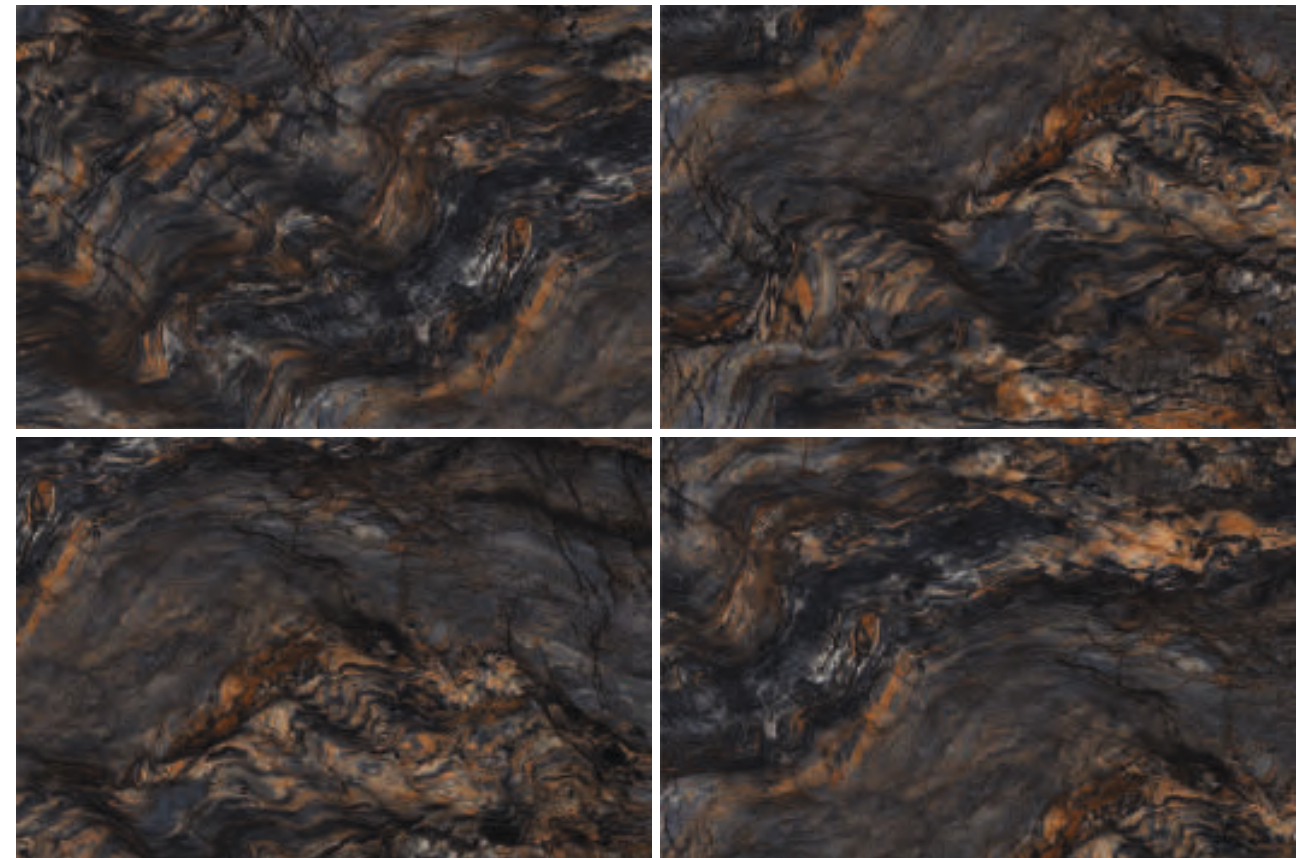

BLACK GOLD

high gloss

Thickness
15MM

Format
1200x1800 MM

Random
04

Black
Body Color

Size
1200x1800MM

Random
Pattern

V2
Variation

www.grupponueva.com