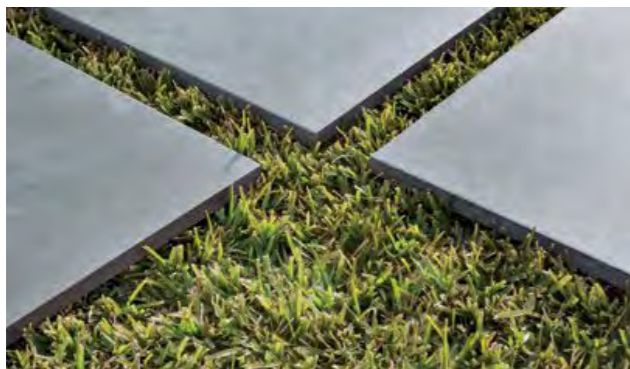

Application

GruppoNueva™

Laying on grass lawns