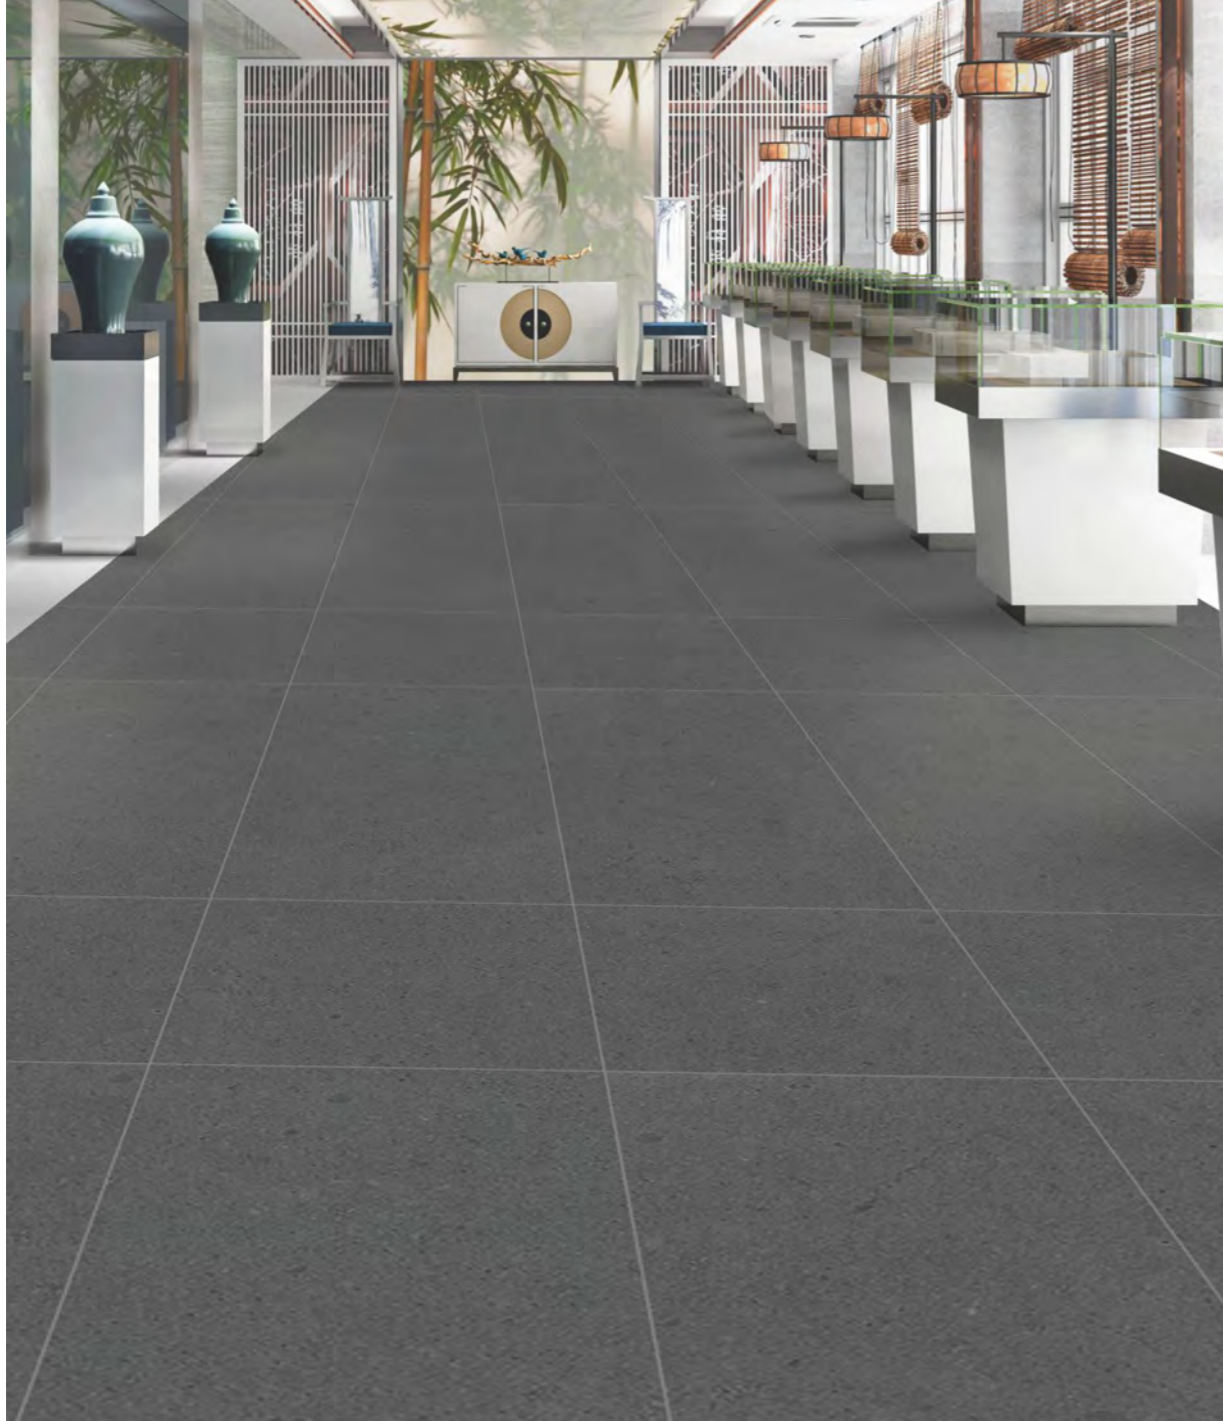

CORE STONE OLIVE

60x60cm | 60x120cm : 8.5mm & 20mm Thickness

60x90cm : 20mm Thickness