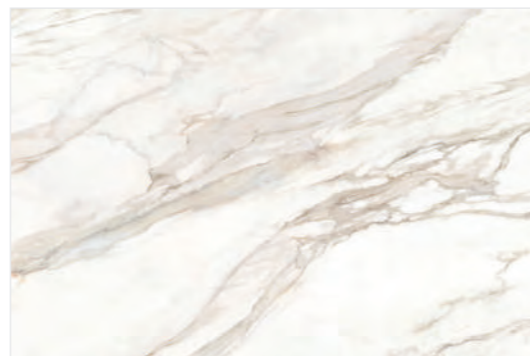

48 x 64 in / 120 x 180 cm
Rectified
Polished / Matt

R-3