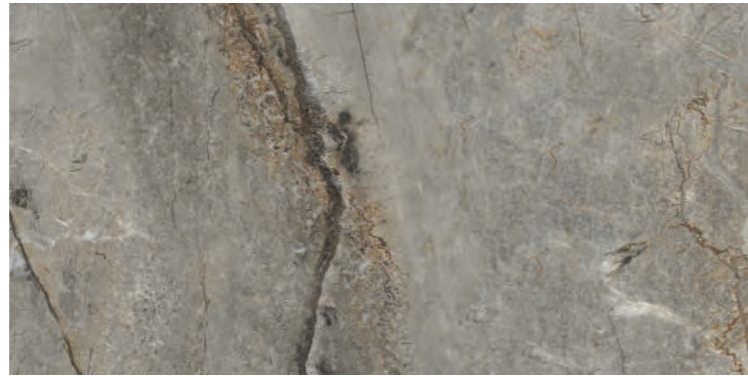

24 x 48 in / 60 x 120 cm
Rectified
High Glossy