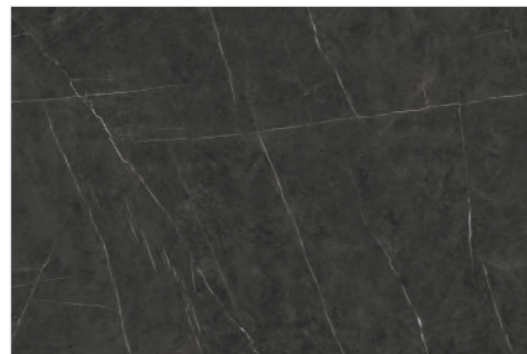

Full Carpet

48 x 96 in / 120 x 240 cm  
Rectified  
Polished / Matt

**R-3**

48 x 64 in / 120 x 180 cm  
Rectified  
Polished / Matt

**R-3**

48 x 48 in / 120 x 120 cm  
Rectified  
Polished / Matt

**R-6**

32 x 64 in / 80 x 160 cm  
Rectified  
Polished / Matt