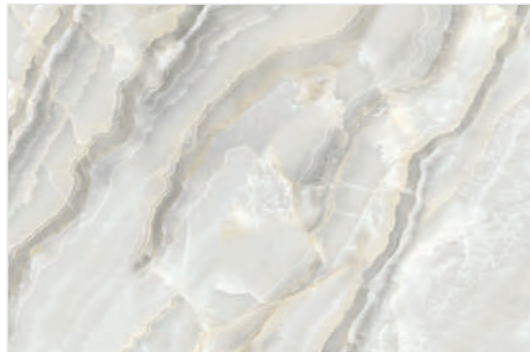

48 x 64 in / 120 x 180 cm
Rectified
Polished / Matt

R-4