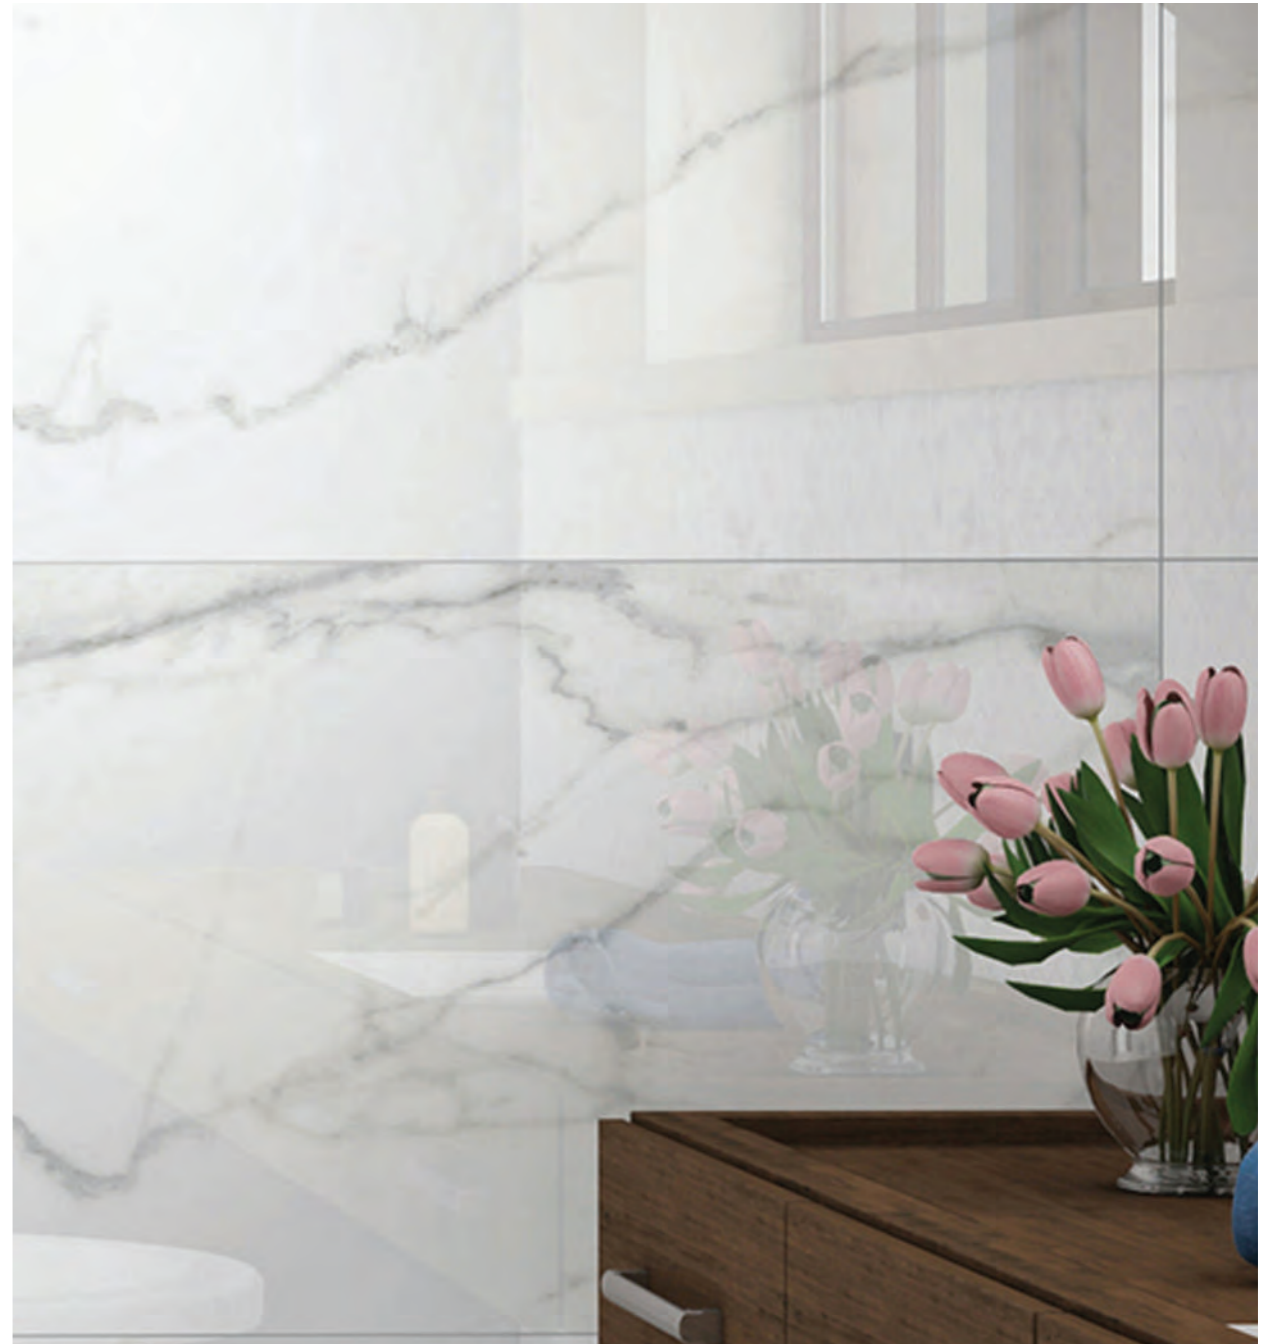

24 x 48 in / 60 x 120 cm | Statuario Vivian | Polished Rectified Tile

Stone Inspiration

Glazed Porcelain Tiles