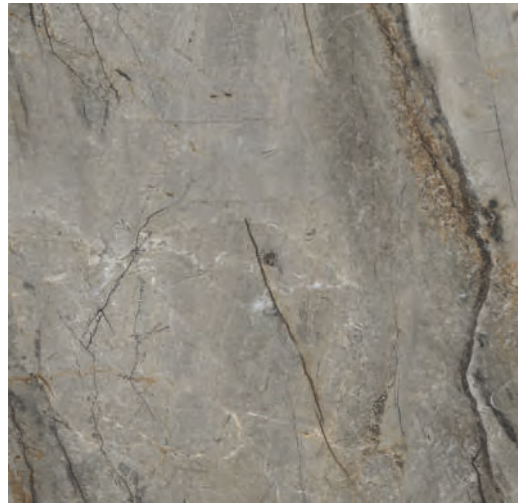

BEJHA ADIGE

32 x 32 in / 80 x 80 cm
Rectified
High Glossy