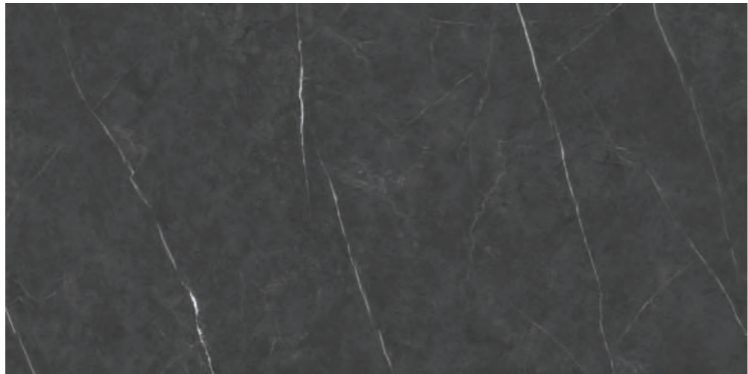

## Pietra Black

**W**here **E**very **S**tep **T**ells a **S**tory.

24 X 48 In / 60 X 120 cm | Pietra Black | High Glossy Rectified Tile

Stone Inspiration

Glazed Porcelain Tiles

PIETRA BLACK

32 x 32 in / 80 x 80 cm  
Rectified  
High Glossy