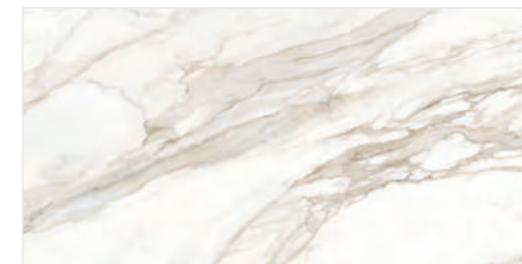

**R-3**

48 x 64 in / 120 x 180 cm  
Rectified  
Polished / Matt

**R-3**

48 x 48 in / 120 x 120 cm  
Rectified  
Polished / Matt

**R-4**

32 x 64 in / 80 x 160 cm  
Rectified  
Polished / Matt

**R-3**

Glazed Porcelain Tiles