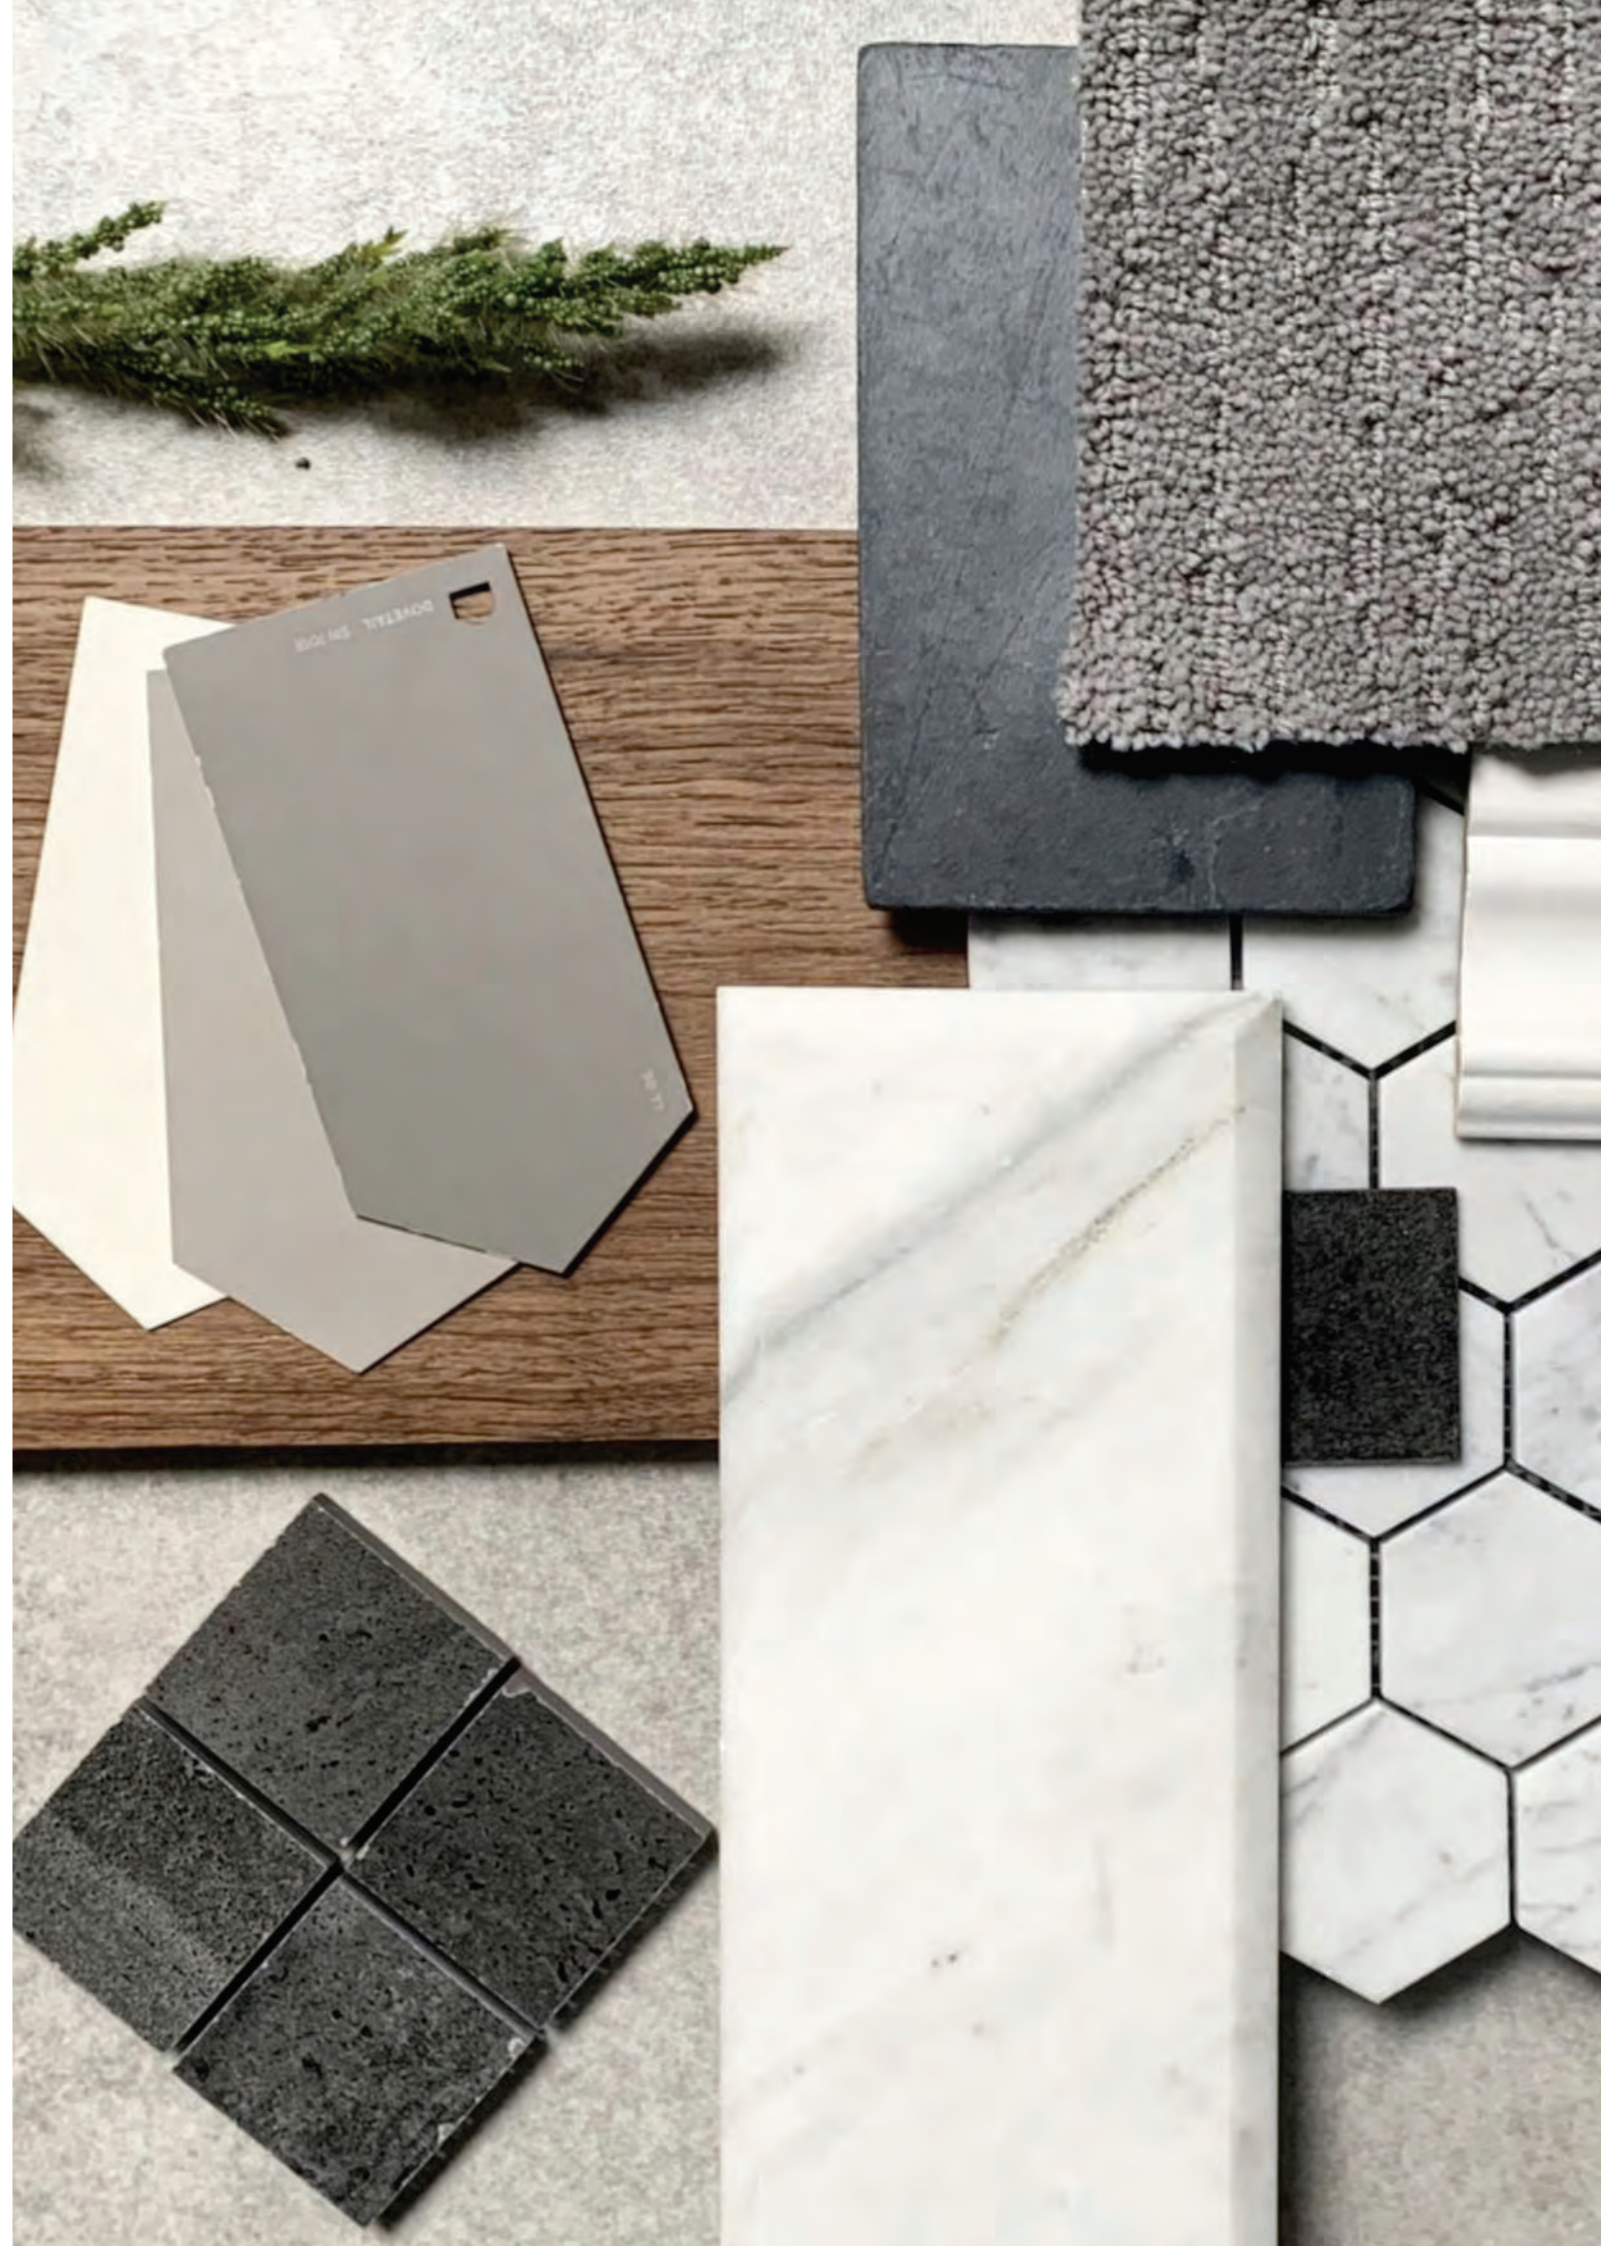

GruppoNueva Excellence
Elevating Standards with Unmatched
Elegance and Perfection.

GruppoNueva reimagine shapes and design compositions, exploring refined colour palettes, innovative graphical enhancements, and inventive reinterpretations of traditional, cultural, and trending inspirations. Each tile's evolution undergoes meticulous attention, enhancing formation through meticulous graphic and technical advancements at every Stage Of development. This commitment culminates in the creation of the most exquisite and discerning tile collections.

Stone Inspiration