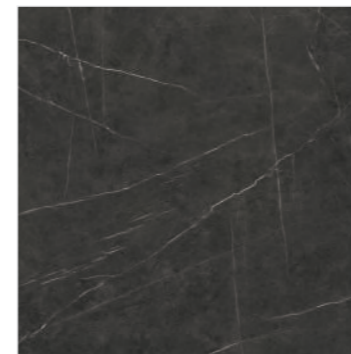

Full Carpet

48 x 96 in / 120 x 240 cm  
Rectified  
Polished / Matt

**R-3**

48 x 64 in / 120 x 180 cm  
Rectified  
Polished / Matt

**R-3**

48 x 48 in / 120 x 120 cm  
Rectified  
Polished / Matt

**R-6**

32 x 64 in / 80 x 160 cm  
Rectified  
Polished / Matt