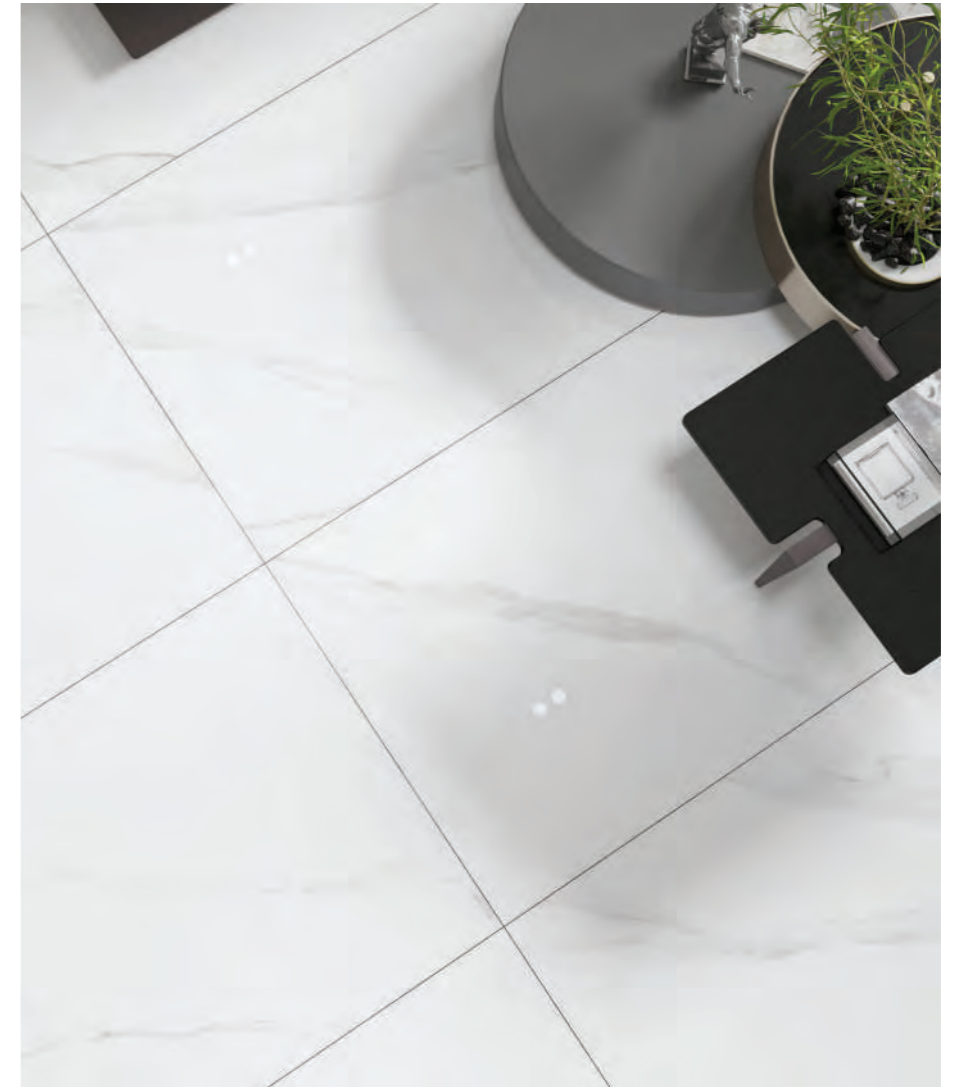

Glazed Porcelain Tiles