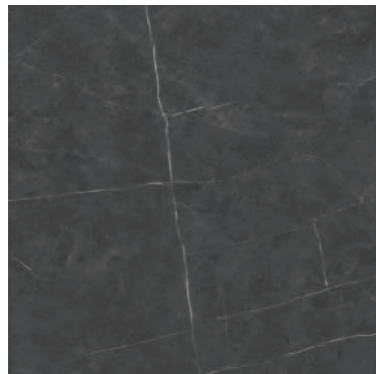

24 x 24 in / 60 x 60 cm
Rectified
High Glossy