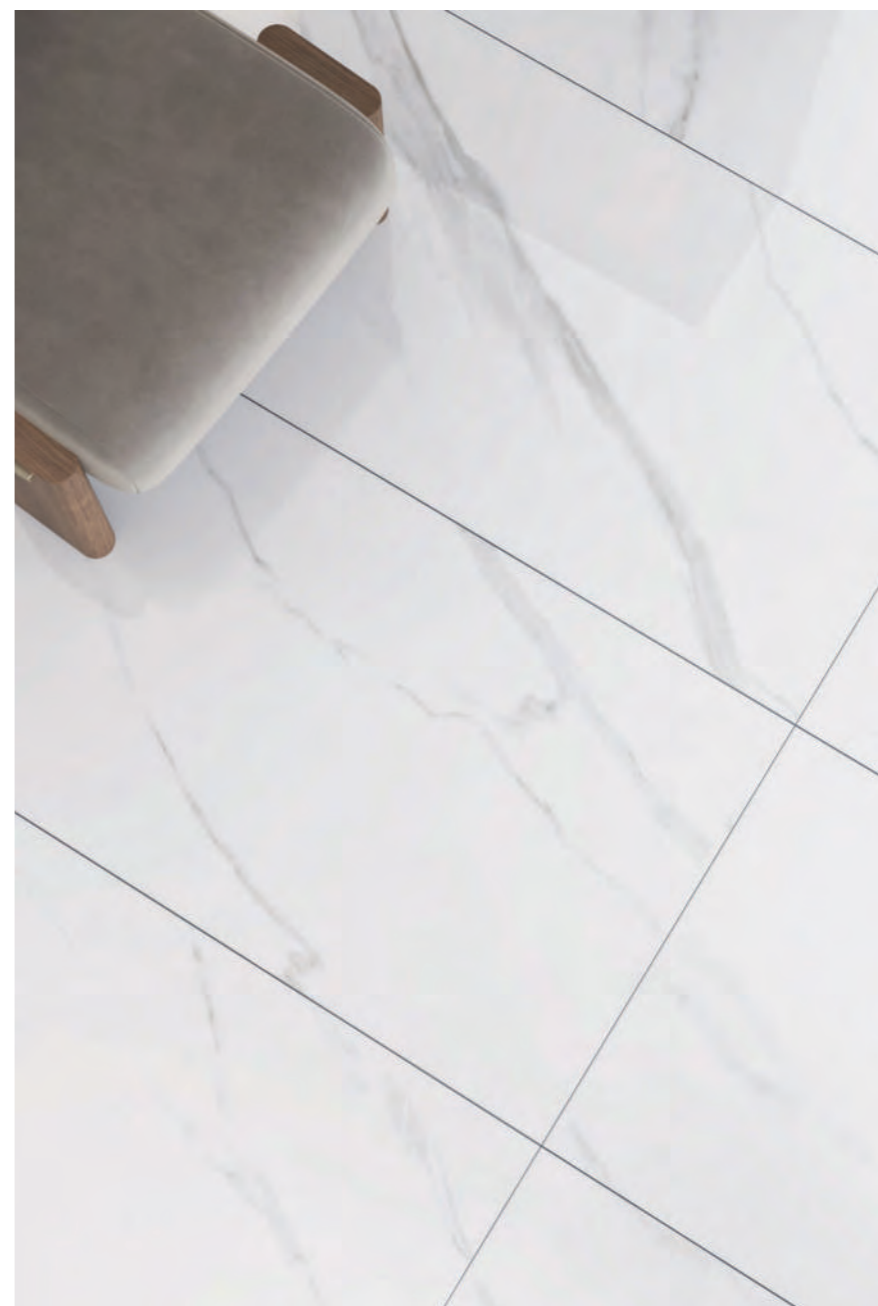

24 x 48 in / 60 x 120 cm | Statuario Nuvolato | Polished/Matt Rectified Tile

Stone Inspiration

Glazed Porcelain Tiles