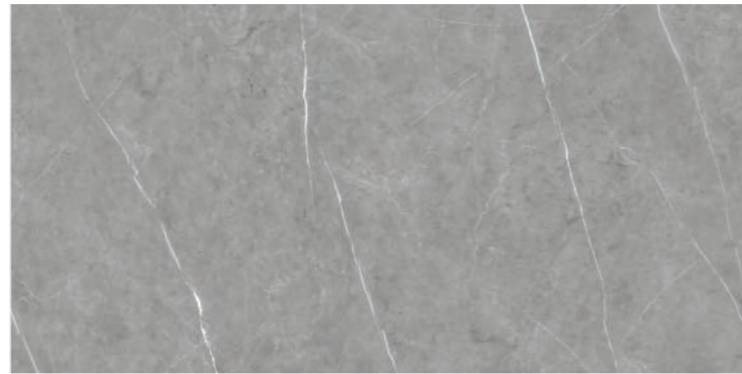

## Pietra Grey

**C**rafted **T**iles, **T**imeless **B**eauty.

24 x 48 in / 60 x 120 cm | Pietra Grey | Polished/Matt Rectified Tile

Stone Inspiration

Glazed Porcelain Tiles

PIETRA GREY

32 x 32 in / 80 x 80 cm  
Rectified  
Polished / Matt