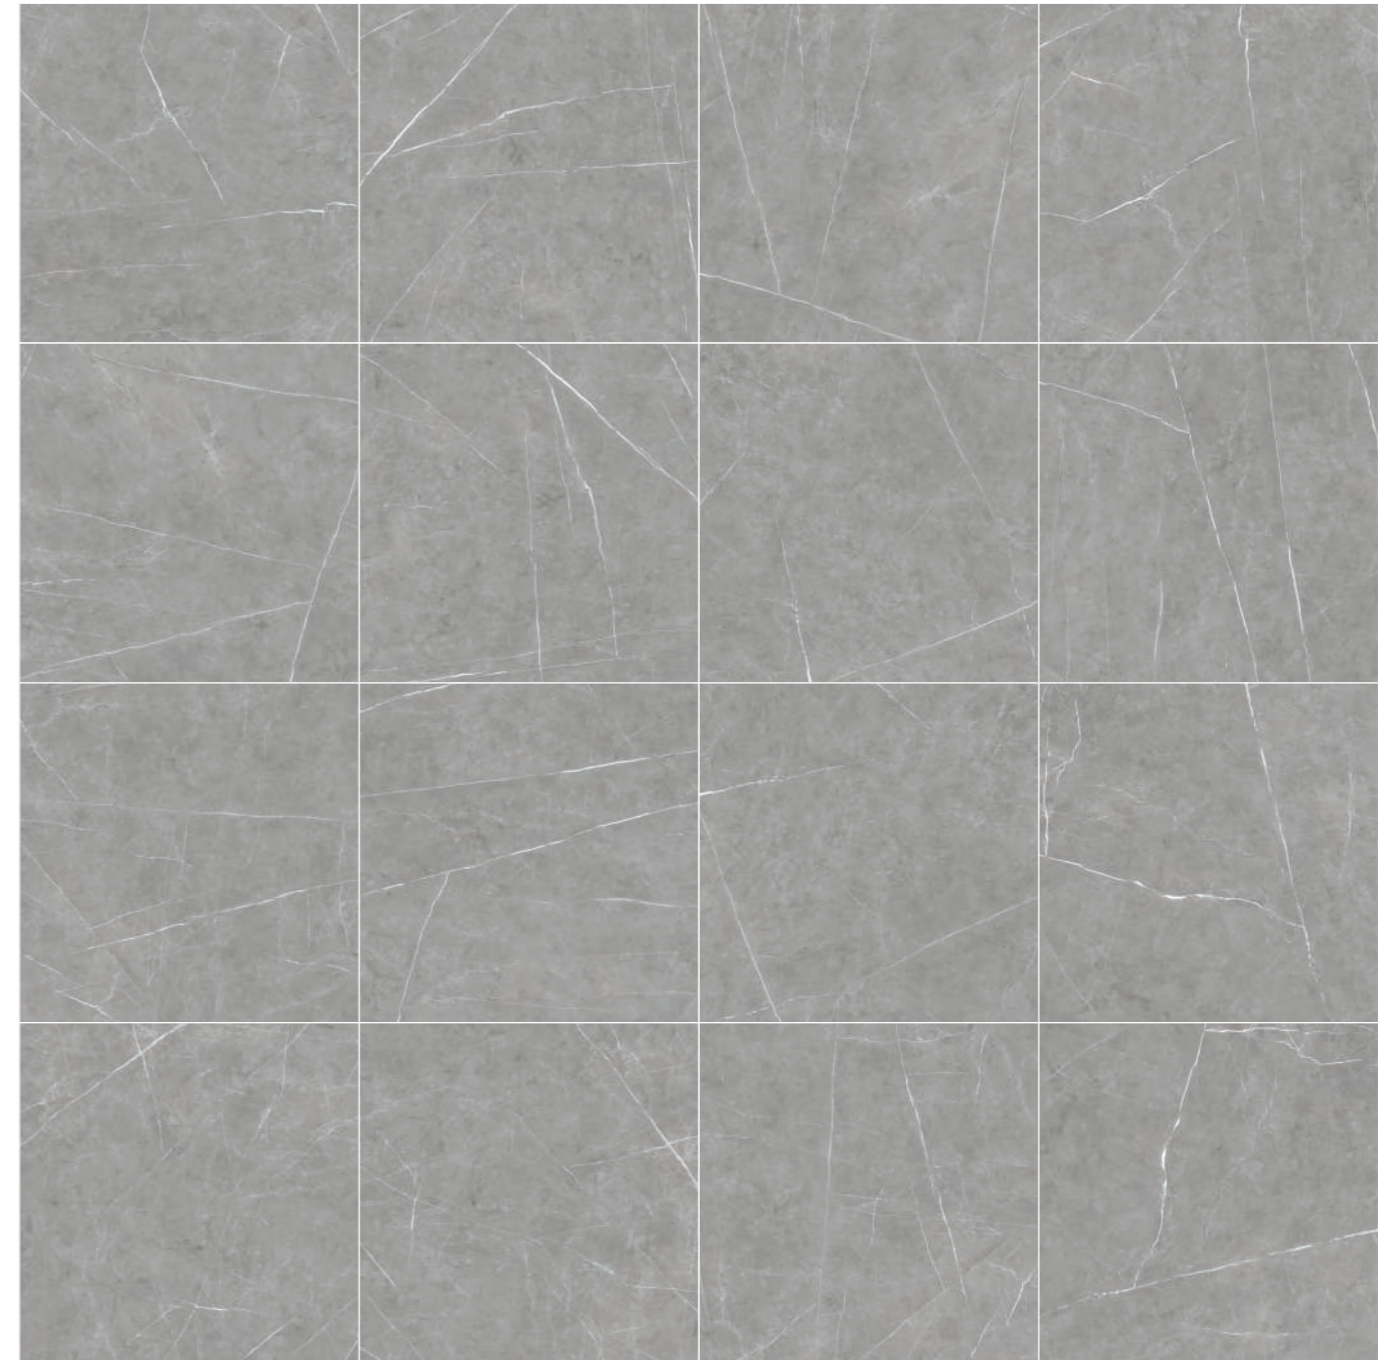

*Trim*

3 x 12 in / 7.1 x 30 cm  
Bullnose  
Polished / Matt

*Mosaics*

2 in / 5 cm  
Hexagon Mosaic  
Polished / Matt

2 x 2 in / 5 x 5 cm  
Mosaic  
Polished / Matt

6 in / 15 cm  
Hexagon Mosaic  
Polished / Matt