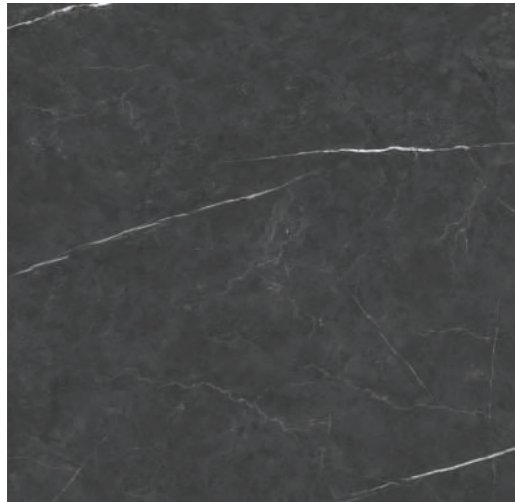

## Pietra Black

**W**here **E**very **S**tep **T**ells a **S**tory.

24 X 48 In / 60 X 120 cm | Pietra Black | High Glossy Rectified Tile

Stone Inspiration

Glazed Porcelain Tiles

PIETRA BLACK

32 x 32 in / 80 x 80 cm  
Rectified  
High Glossy