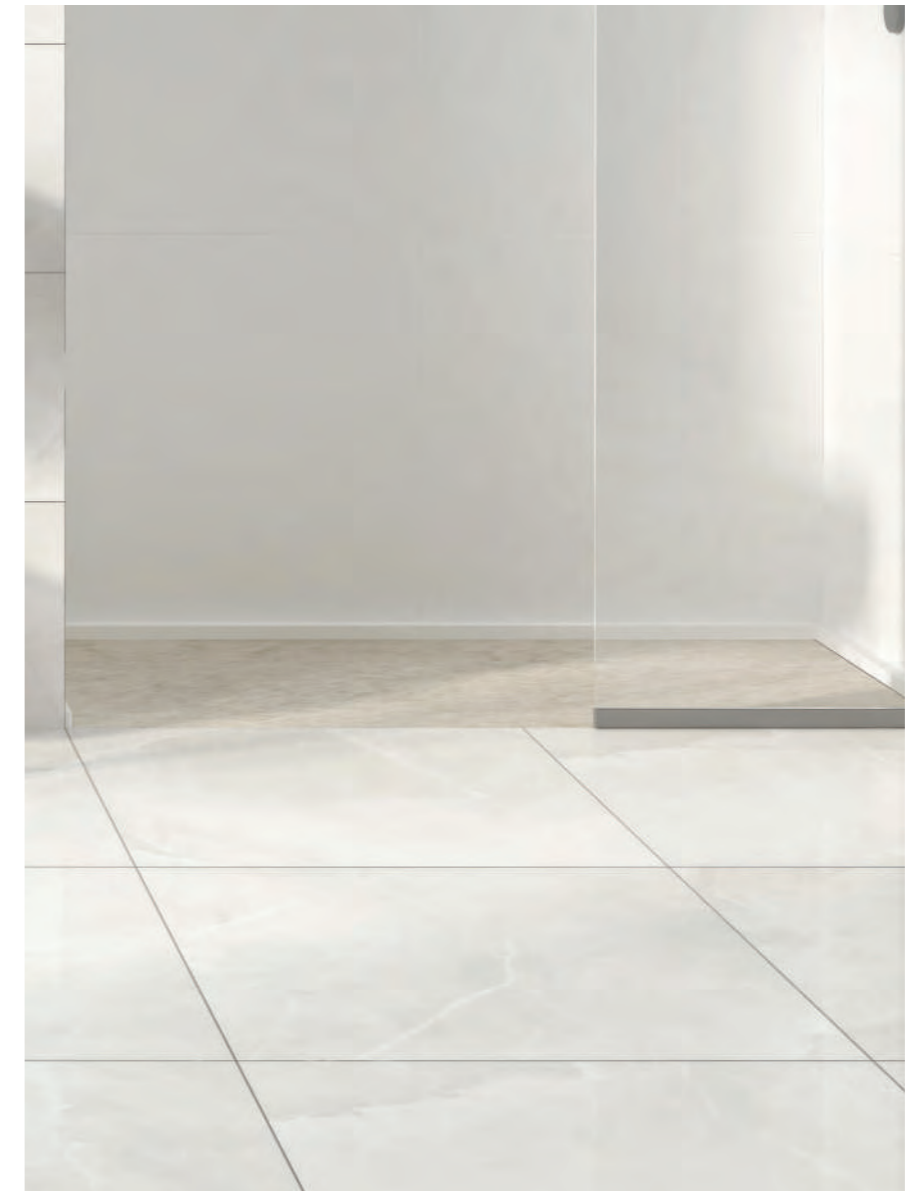

Glazed Porcelain Tiles