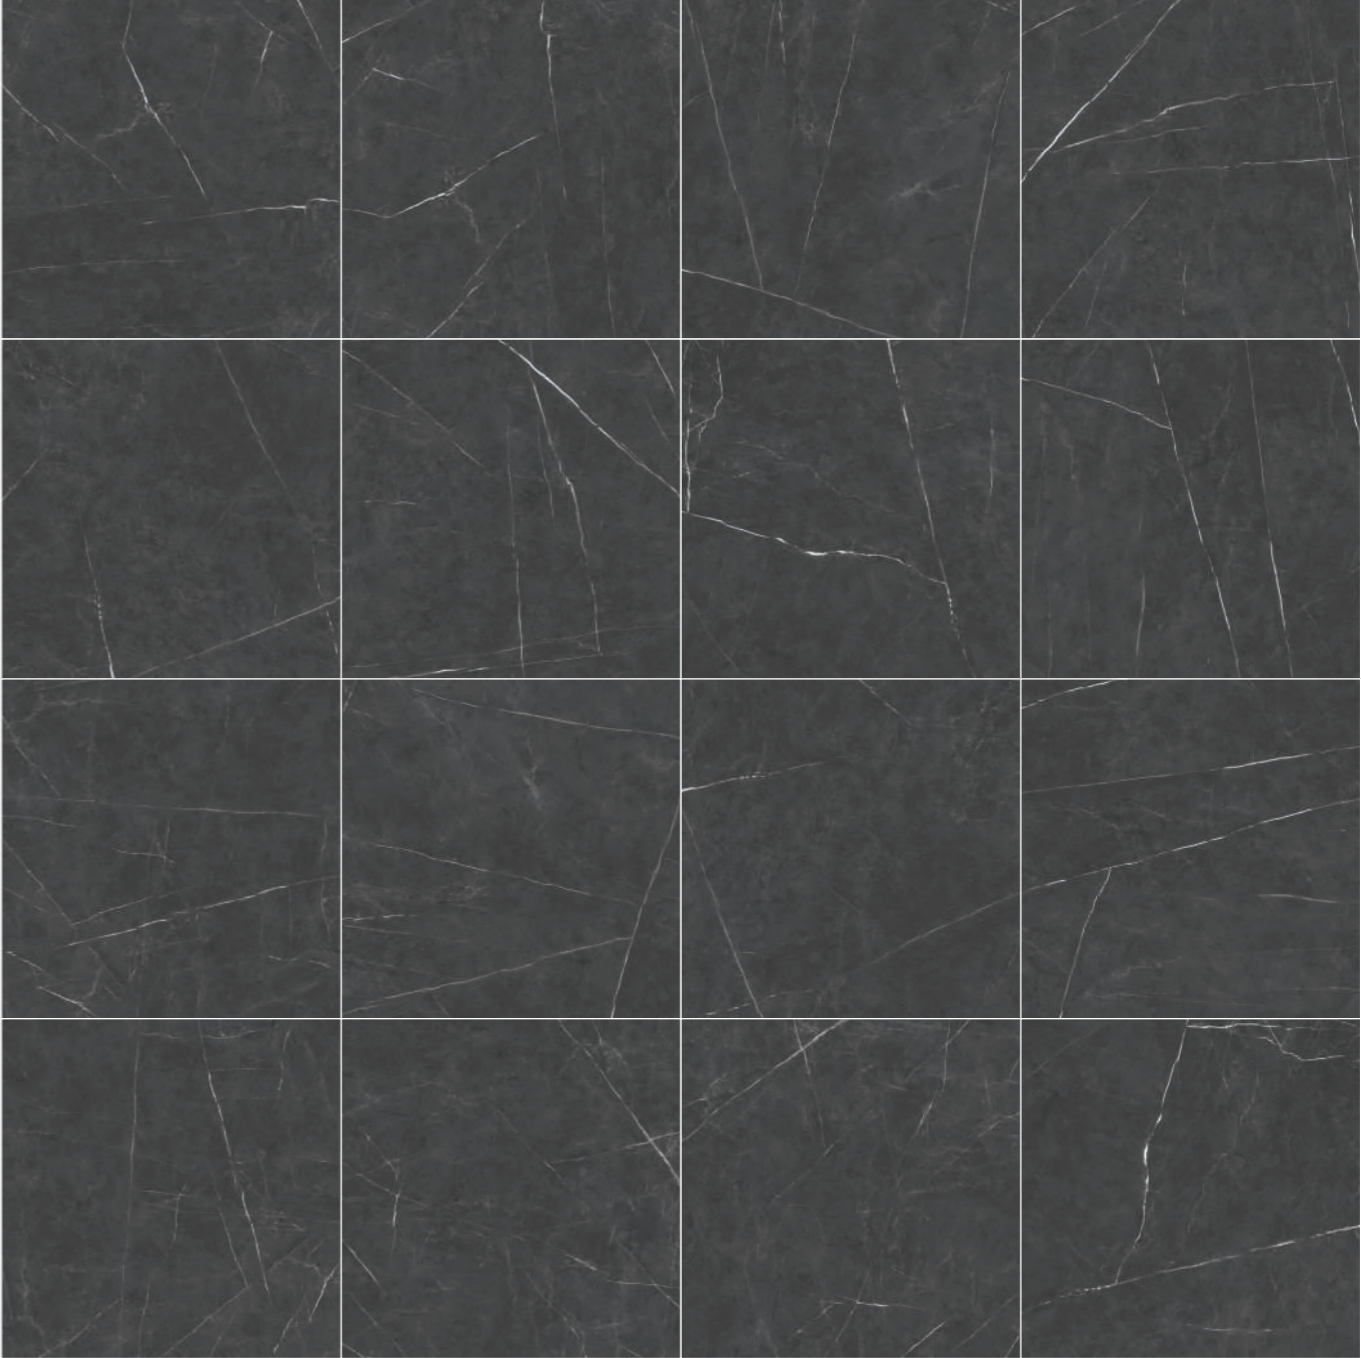

32 x 32 in / 80 x 80 cm | Pietra Black | High Glossy Rectified Tile | Random - 12