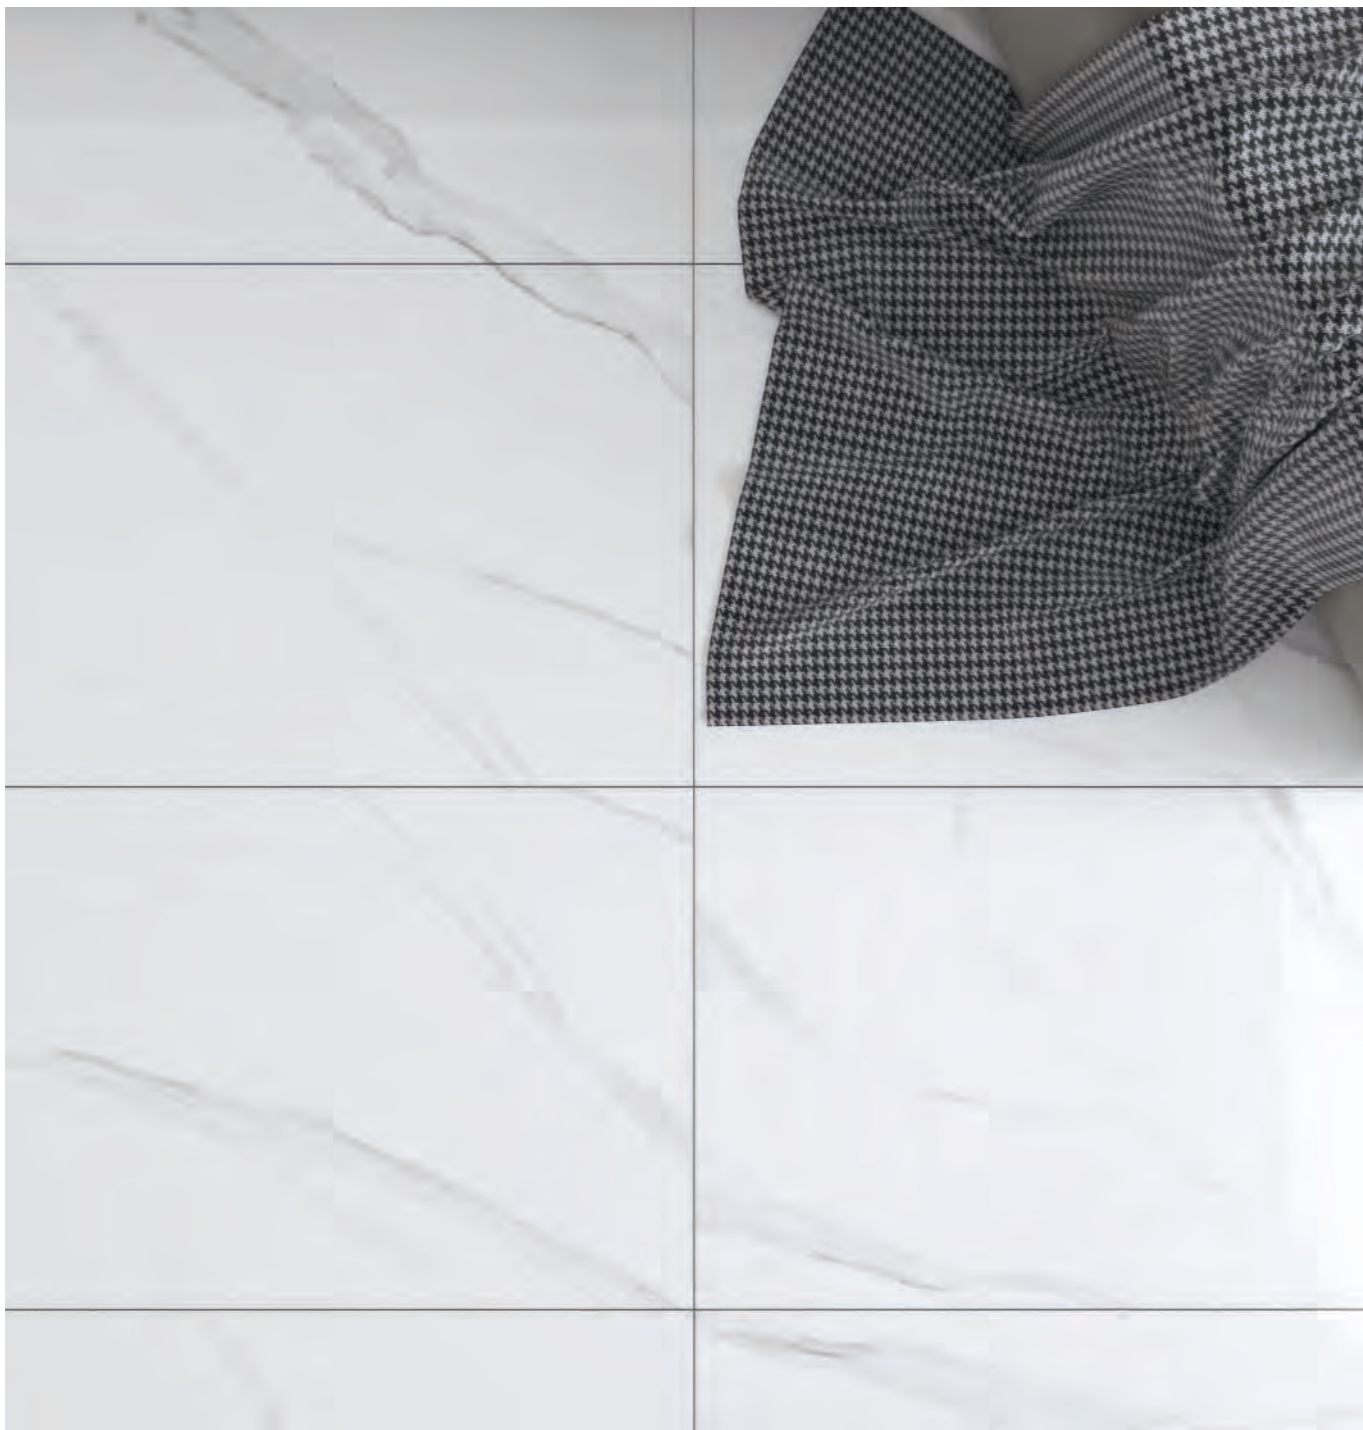

**R-2**

48 x 64 in / 120 x 180 cm  
Rectified  
Polished / Matt

**R-4**

48 x 48 in / 120 x 120 cm  
Rectified  
Polished / Matt

**R-4**

32 x 64 in / 80 x 160 cm  
Rectified  
Polished / Matt

**R-4**

Glazed Porcelain Tiles