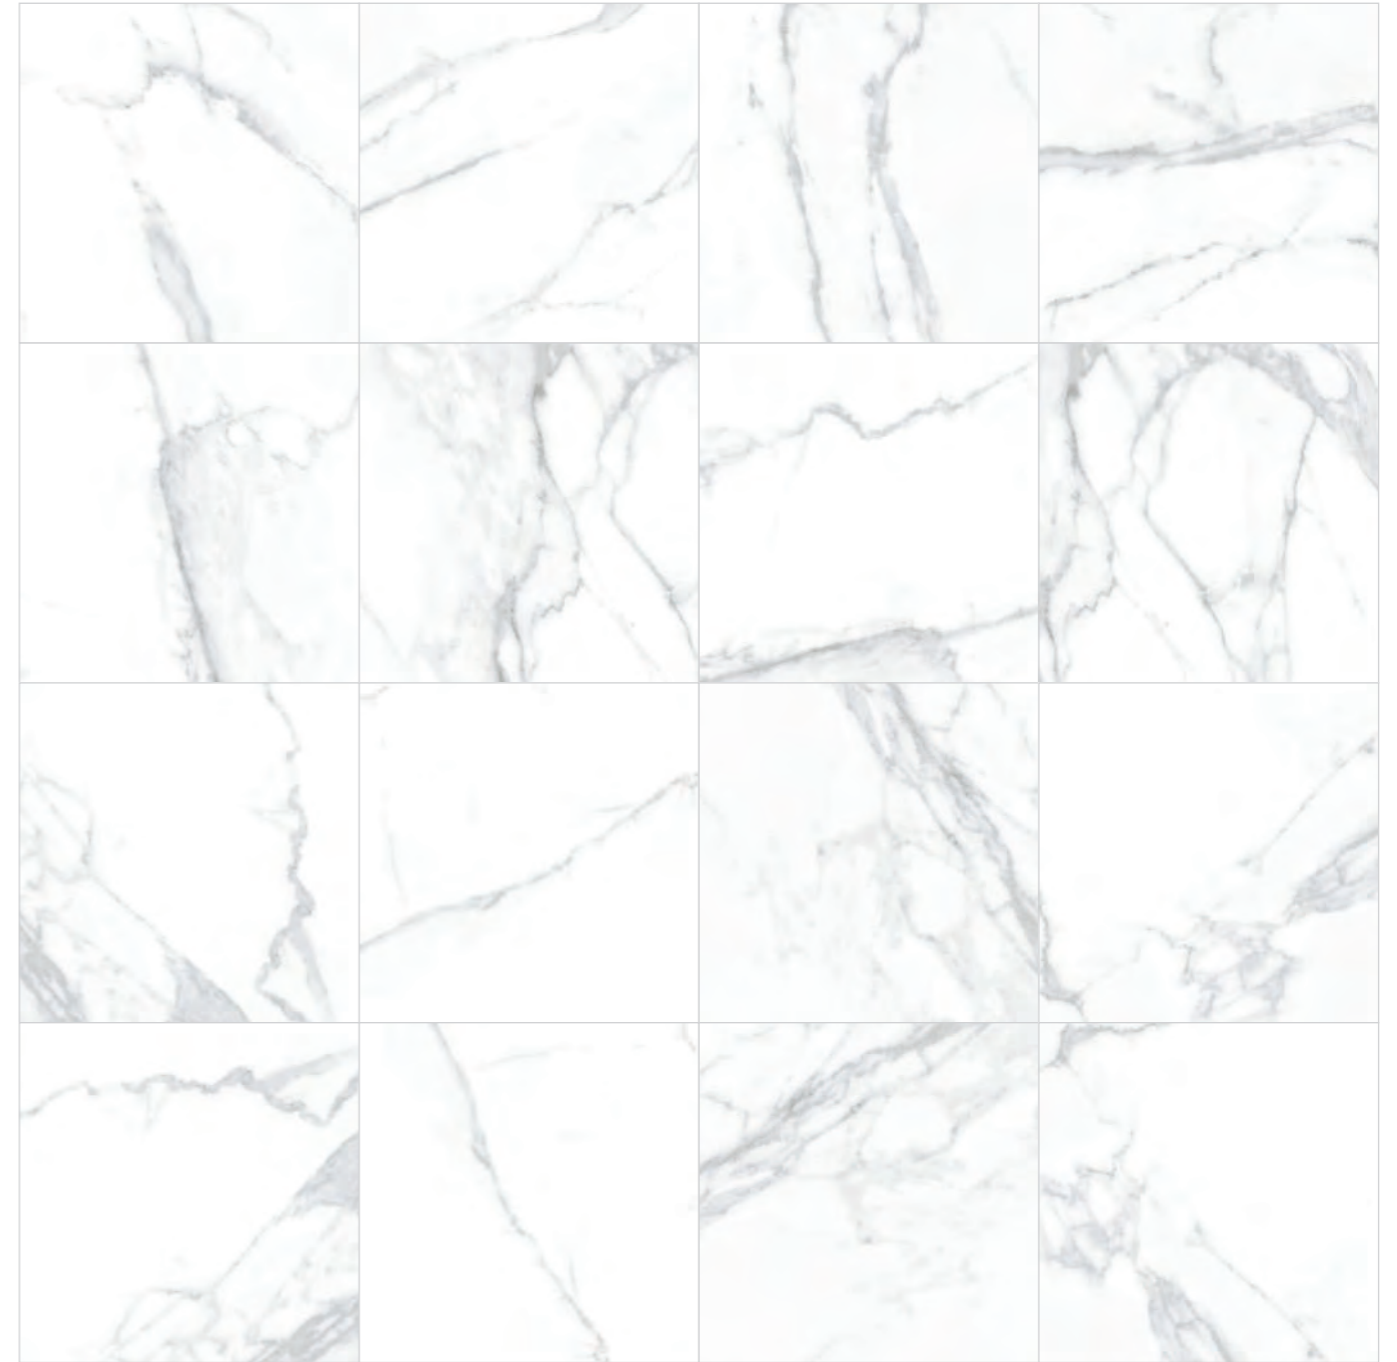

32 x 32 in / 80 x 80 cm | Statuario Vivian | Polished Rectified Tile | Random - 6