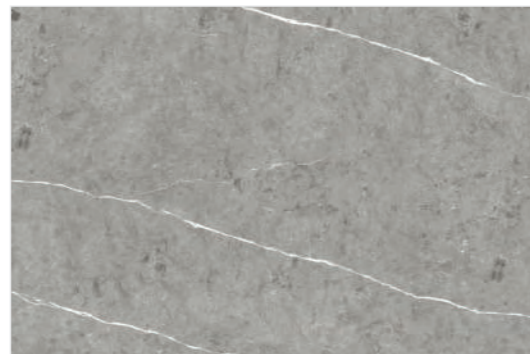

32 x 32 in / 80 x 80 cm | Paradiso Argento | Polished/Matt Rectified Tile | Random - 12

Full Carpet

48 x 96 in / 120 x 240 cm  
Rectified  
Polished / Matt

**R-2**

48 x 64 in / 120 x 180 cm  
Rectified  
Polished / Matt