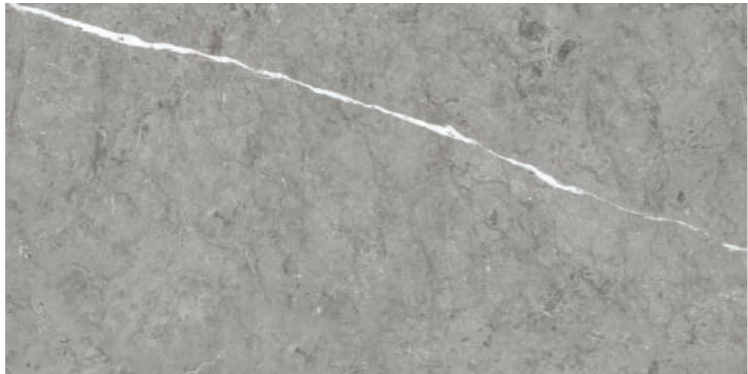

## Paradiso Argento

The **C**anvas **B**eneath **Y**our **F**eet.

24 X 24 in / 60 X 60 Cm | Paradiso Argento | Polished/Matt Rectified Tile

Stone Inspiration

Glazed Porcelain Tiles

PARADISO ARGENTO

32 x 32 in / 80 x 80 cm  
Rectified  
Polished / Matt