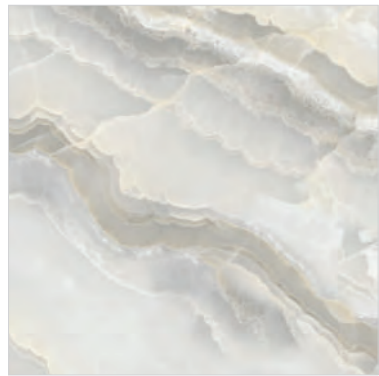

Stone Inspiration

Glazed Porcelain Tiles

ONYX FENDA

32 x 32 in / 80 x 80 cm  
Rectified  
Polished / Matt

24 x 48 in / 60 x 120 cm  
Rectified  
Polished / Matt

24 x 24 in / 60 x 60 cm  
Rectified  
Polished / Matt