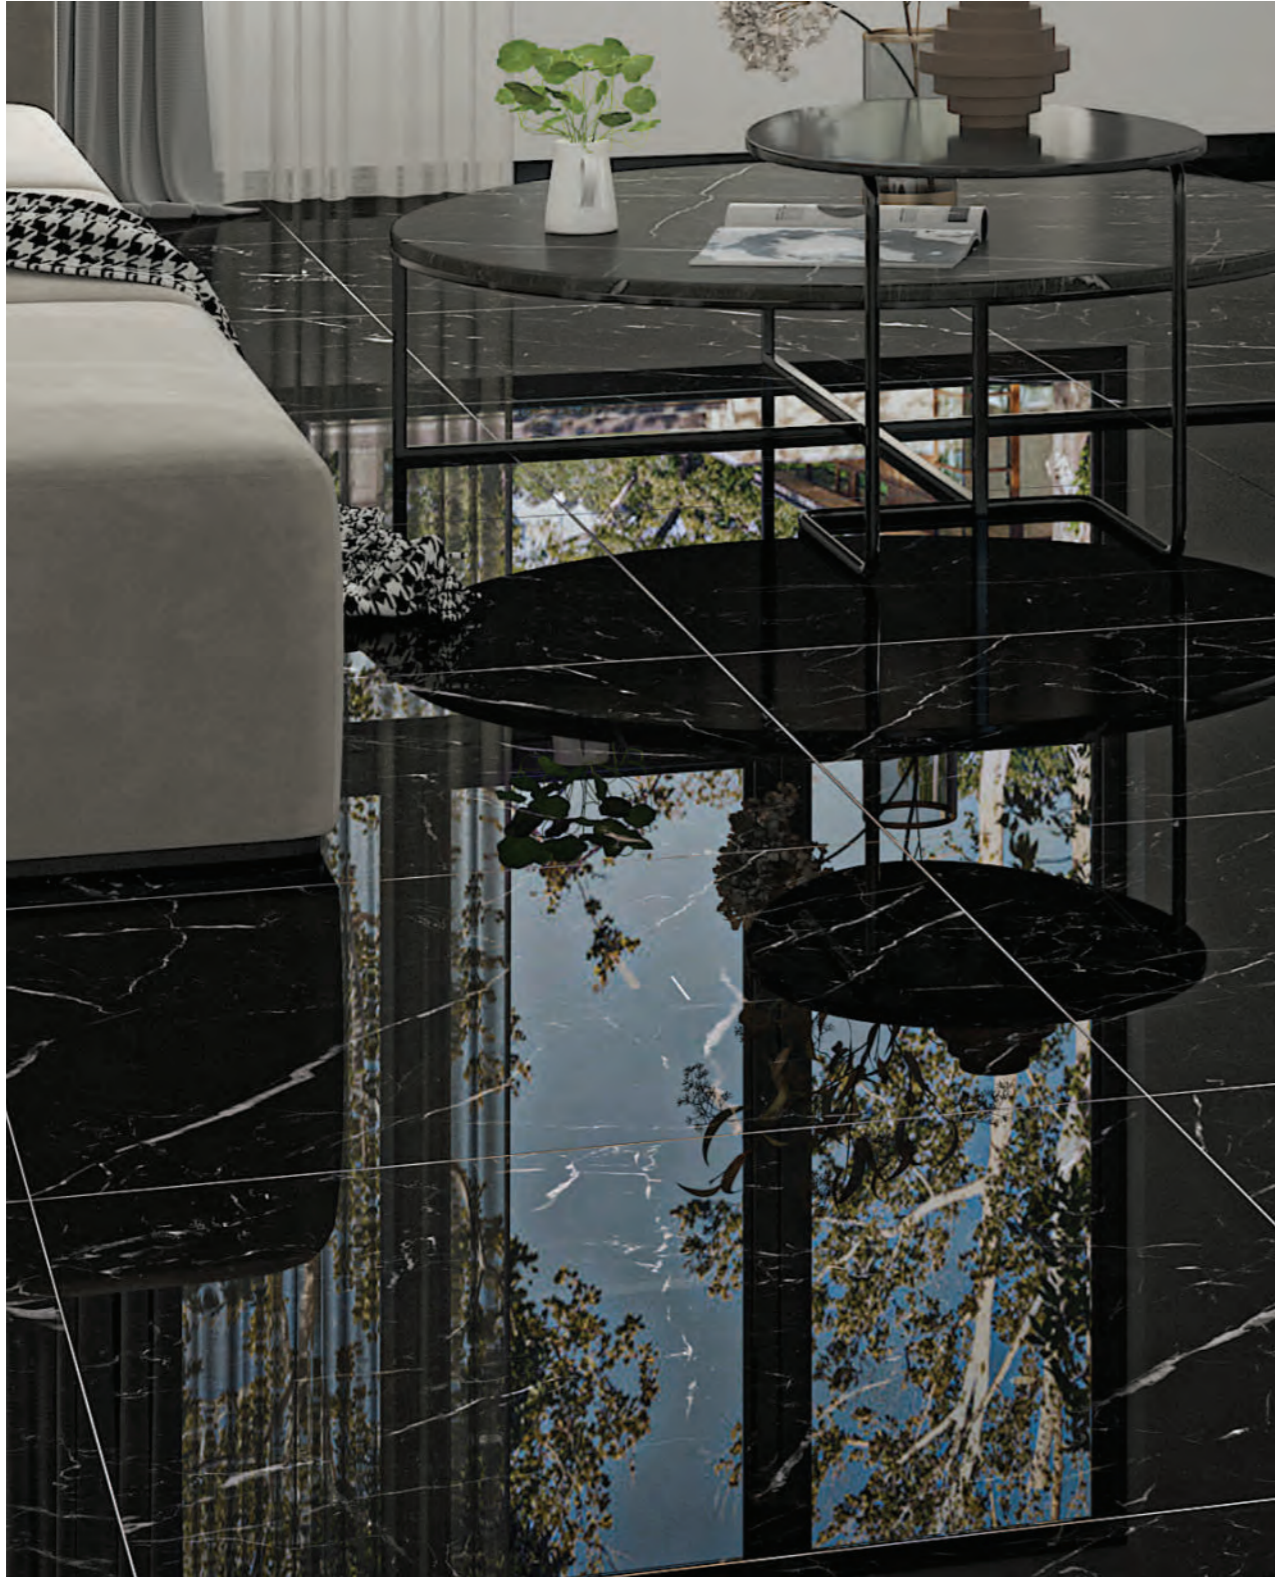

**R-3**

48 x 64 in / 120 x 180 cm  
Rectified  
High Glossy

**R-3**

48 x 48 in / 120 x 120 cm  
Rectified  
High Glossy

**R-6**

32 x 64 in / 80 x 160 cm  
Rectified  
High Glossy

**R-3**

Glazed Porcelain Tiles