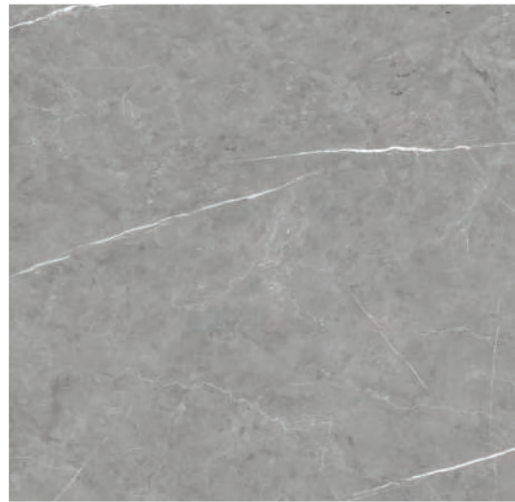

## Pietra Grey

**C**rafted **T**iles, **T**imeless **B**eauty.

24 x 48 in / 60 x 120 cm | Pietra Grey | Polished/Matt Rectified Tile

Stone Inspiration

Glazed Porcelain Tiles

PIETRA GREY

32 x 32 in / 80 x 80 cm  
Rectified  
Polished / Matt