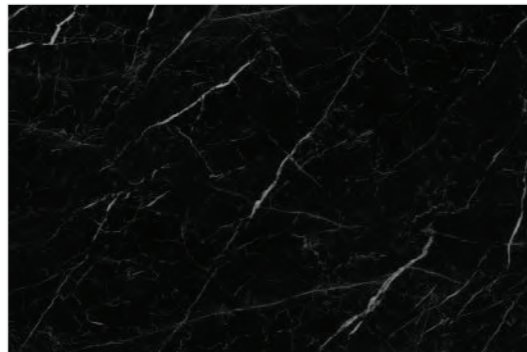

48 x 64 in / 120 x 180 cm
Rectified
High Glossy

R-3