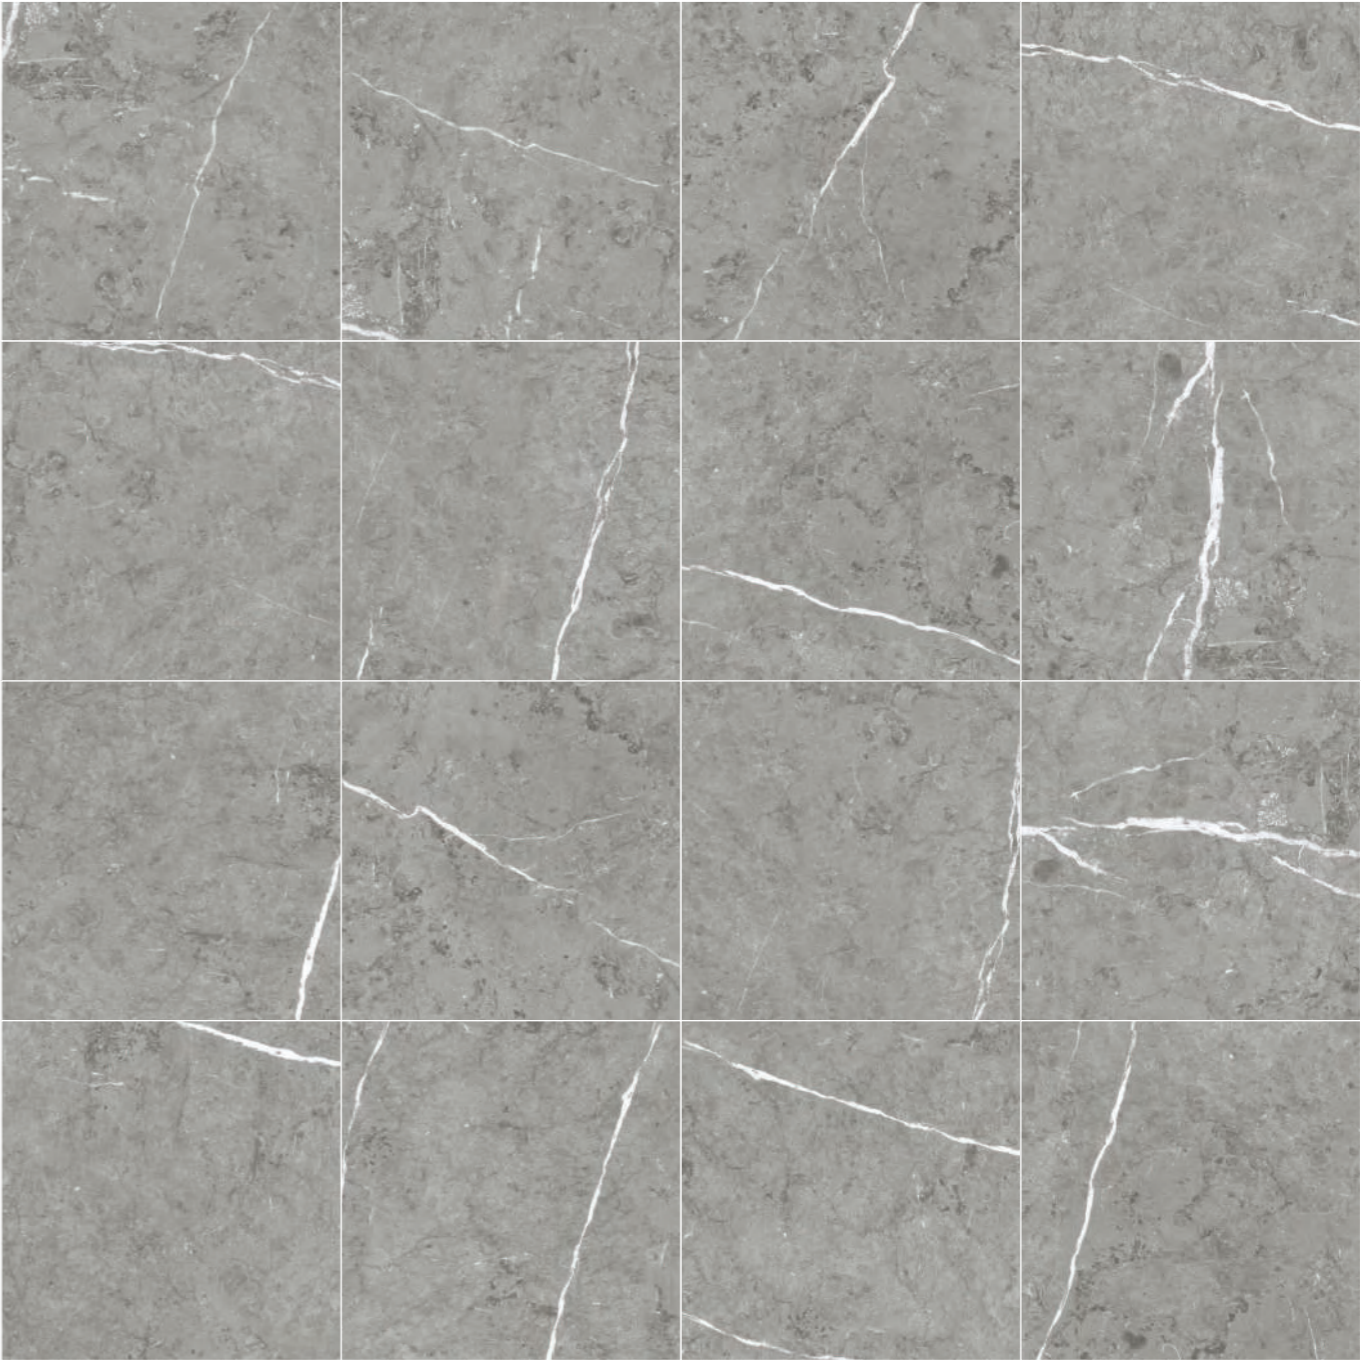

*Trim*

3 x 12 in / 7.1 x 30 cm  
Bullnose  
Polished / Matt

*Mosaics*

2 in / 5 cm  
Hexagon Mosaic  
Polished / Matt

2 x 2 in / 5 x 5 cm  
Mosaic  
Polished / Matt

6 in / 15 cm  
Hexagon Mosaic  
Polished / Matt