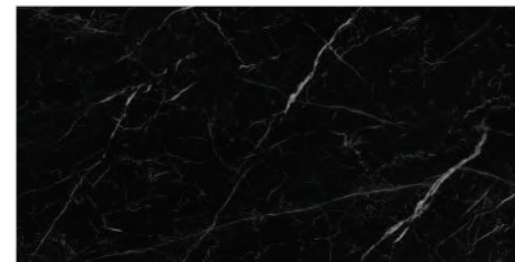

32 x 64 in / 80 x 160 cm
Rectified
High Glossy

R-3

Glazed Porcelain Tiles