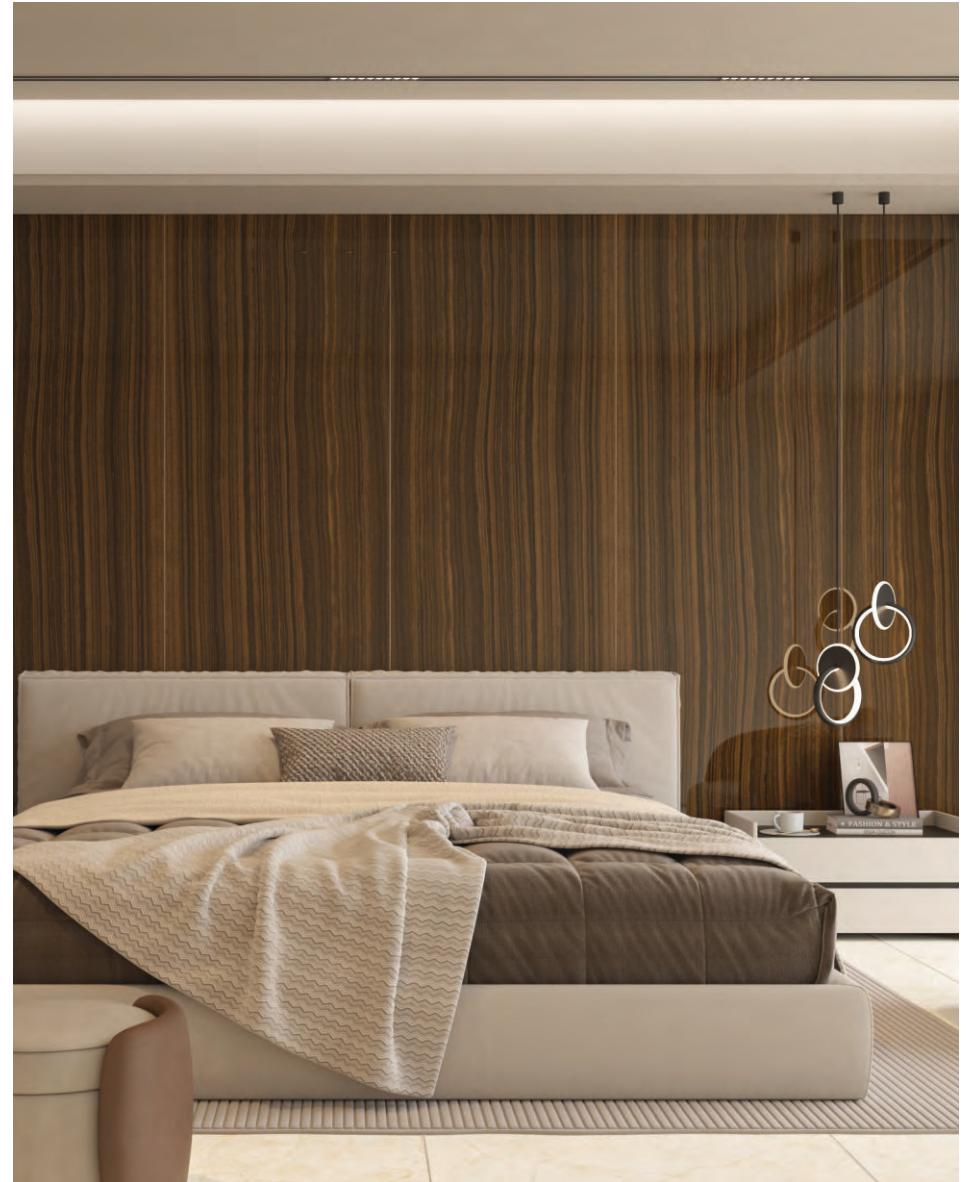

Scan here to see 360° view

Dark
MARBLE
SERIES

Thunder Black

Scan here to see 360° view

Dark
MARBLE
SERIES

The 800x2400mm format is ideal for covering Kitchen Tops, Door & Window Frames, Staircase surfaces and wall cladding with highlighting decorative details that capture attention. This new dimension offers the opportunity to play with perspectives and visual continuity, generating a sensation of spaciousness and balance in the environments.