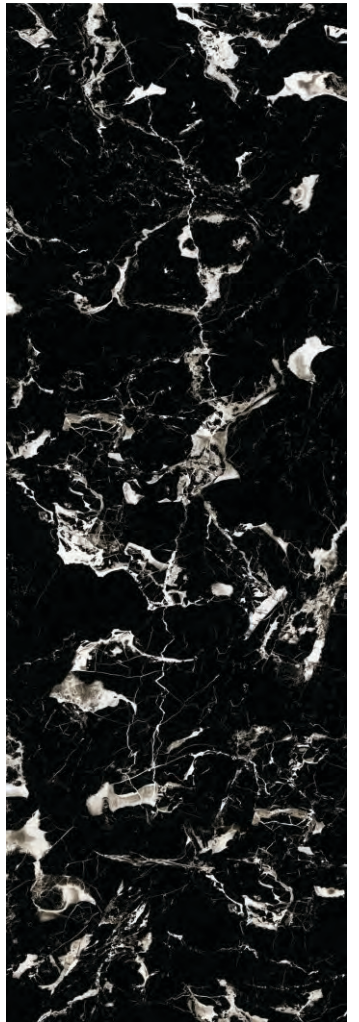

Golden Portoro

Scan here to see 360° view

Dark
MARBLE
SERIES

Infinito Azul

Scan here to see 360° view

Nero Portoro Gold

Scan here to see 360° view

Portoro Nero